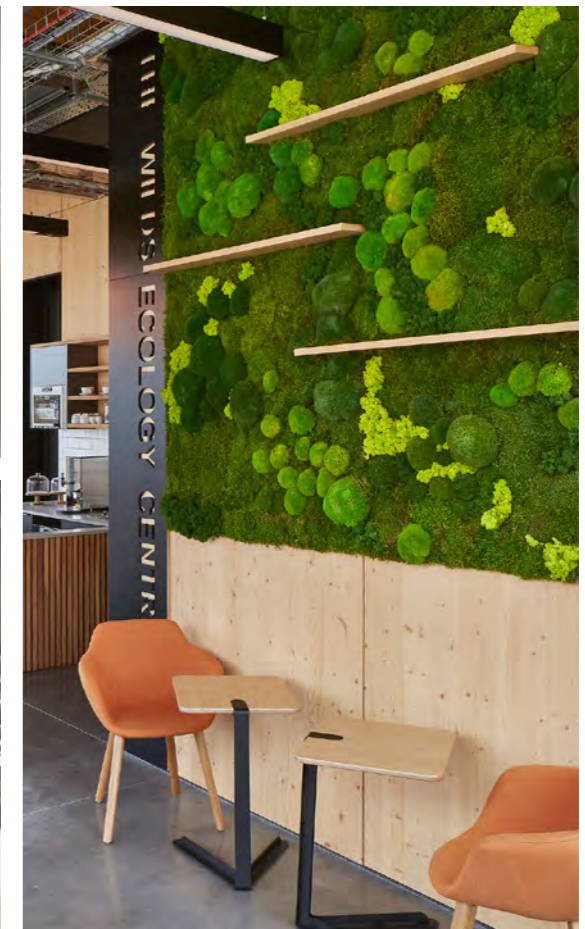

FEATURES

- Compact design
- Upholstered or polypropylene seats
- Wide choice of frame finishes available
- Castors for mobility on specific bases