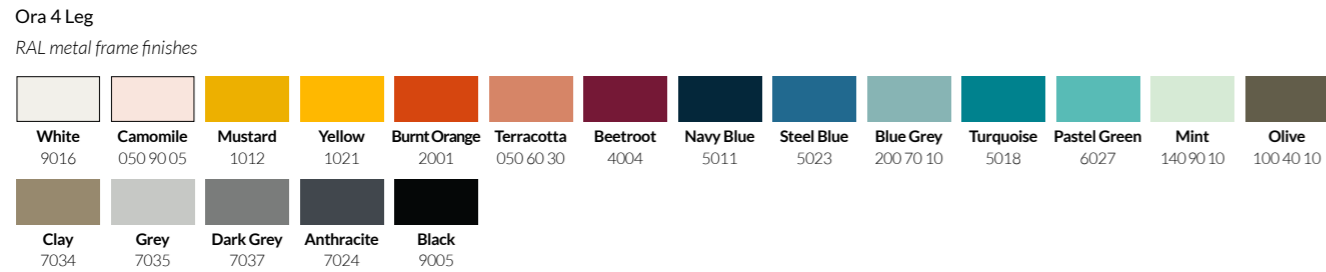

- 1
- 2
- 3
- 4

Select Seat Shell: Upholstered or Polypropylene seat

- 1
- 2
- 3
- 4

Select Frame:

- 1
- 2
- 3
- 4

Select Frame Finish: Choose from selected frame finishes

- 1
- 2
- 3
- 4

Select Fabric: (if applicable) Available in fabric bands B-I

[Click here to see fabrics](#)  
Pages 384-389

FINISH	ORDER CODE	FINISH	ORDER CODE	FINISH	ORDER CODE	FINISH	ORDER CODE
<b>RAL Frame</b>							
White	ORC.4L1.PWH	White	ORC.S4S.BK.PWH	White	ORC.S4C.PWH	White	ORC.4W1.PWH
Clay	ORC.4L1.PCY	Clay	ORC.S4S.BK.PCY	Clay	ORC.S4C.PCY	Clay	ORC.4W1.PCY
Black	ORC.4L1.PBK	Black	ORC.S4S.BK.PBK	Black	ORC.S4C.PBK	Black	ORC.4W1.PBK