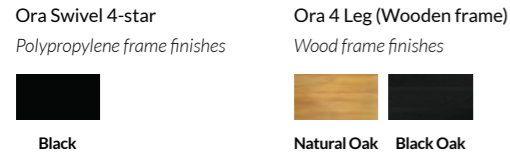

- 1
- 2
- 3
- 4

Select Seat Shell: Upholstered or Polypropylene seat

- 1
- 2
- 3
- 4

Select Frame:

- 1
- 2
- 3
- 4

Select Frame Finish: Choose from selected frame finishes

- 1
- 2
- 3
- 4

Select Fabric: (if applicable) Available in fabric bands B-I

[Click here to see fabrics](#)  
Pages 384-389

FINISH	ORDER CODE	FINISH	ORDER CODE	FINISH	ORDER CODE	FINISH	ORDER CODE
<b>RAL Frame</b>							
White	ORC.4L1.PWH	White	ORC.S4S.BK.PWH	White	ORC.S4C.PWH	White	ORC.4W1.PWH
Clay	ORC.4L1.PCY	Clay	ORC.S4S.BK.PCY	Clay	ORC.S4C.PCY	Clay	ORC.4W1.PCY
Black	ORC.4L1.PBK	Black	ORC.S4S.BK.PBK	Black	ORC.S4C.PBK	Black	ORC.4W1.PBK