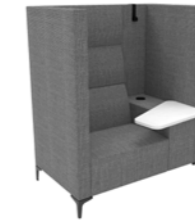

Huddle Work Booth Left-hand Single Seater with Solo Power
width 942, depth 1260, height 1490, seat height 440 mm

FABRIC	ORDER CODE	
	Chrome Feet	Black Feet
B	HUBH.FWP.CH.SP1.FBB	HUBH.FWP.BK.SP1.FBB
C	HUBH.FWP.CH.SP1.FBC	HUBH.FWP.BK.SP1.FBC
D	HUBH.FWP.CH.SP1.FBD	HUBH.FWP.BK.SP1.FBD
E	HUBH.FWP.CH.SP1.FBE	HUBH.FWP.BK.SP1.FBE
F	HUBH.FWP.CH.SP1.FBF	HUBH.FWP.BK.SP1.FBF
G	HUBH.FWP.CH.SP1.FBG	HUBH.FWP.BK.SP1.FBG
H	HUBH.FWP.CH.SP1.FBH	HUBH.FWP.BK.SP1.FBH

One Coat Hook supplied per Work Booth