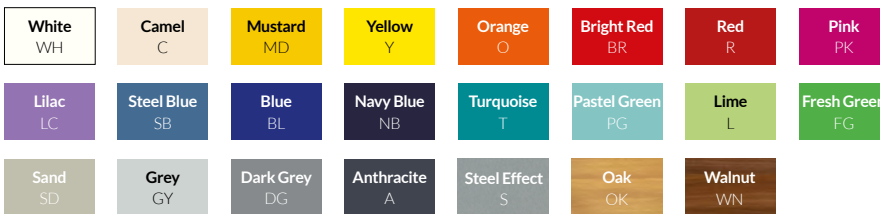

Solo power unit
1x Power Outlet & 1x Twin USB Charge
(1x Type-A & 1x Type-C)
Available in Black or White

- 1 2 3 4 5 6

Select Top Type and Finish: Cutline edge laminate or MFC

Cutline edge

MFC

Cutline Standard Laminate

MFC Finishes

Cutline Rustic

Cutline Fenix

Cutline Forbo

- 1 2 3 4 5 6

Select Frame Finish:

Wood frame finishes

Note: Limitations in the reprographics process mean absolute color accuracy cannot be guaranteed. Where color matching is critical, a sample of the material can be provided on request. Please enquire if you require help with combinations and bespoke color choices.

- ①
- ②
- ③
- ④
- ⑤
- ⑥

Select Metal Ring Finish: Chrome, Raw Steel or RAL metal frame finish

Only applicable to Jig Round/Square/Poseur Tables with rings

Metal ring finishes

Chrome	Raw Steel RW	Clear coated raw steel
--------	-----------------	------------------------

Chrome Ring

RAL Color Ring

RAL metal ring finishes

White WH/9016	Camel C/1013	Yellow Y/1021	Mustard MD/1012	Orange O/2004	Burnt Orange BO/2001	Red R/3001	Bright Red BR/3020	Pink PK/4010	Dusky Pink DP/3014	Lilac LC/4005	Dusky Blue DB/5024
Steel Blue SB/5023	Blue BL/5002	Navy Blue NB/5011	Turquoise T/5018	Pastel Green PG/6027	Light Green LG/6019	Fresh Green FG/6018	Khaki KH/6003	Sand SD/7032	Grey GY/7035	Dark Grey DG/7037	Anthracite A/7024
Black BK/9011	Steel Effect S/9006										