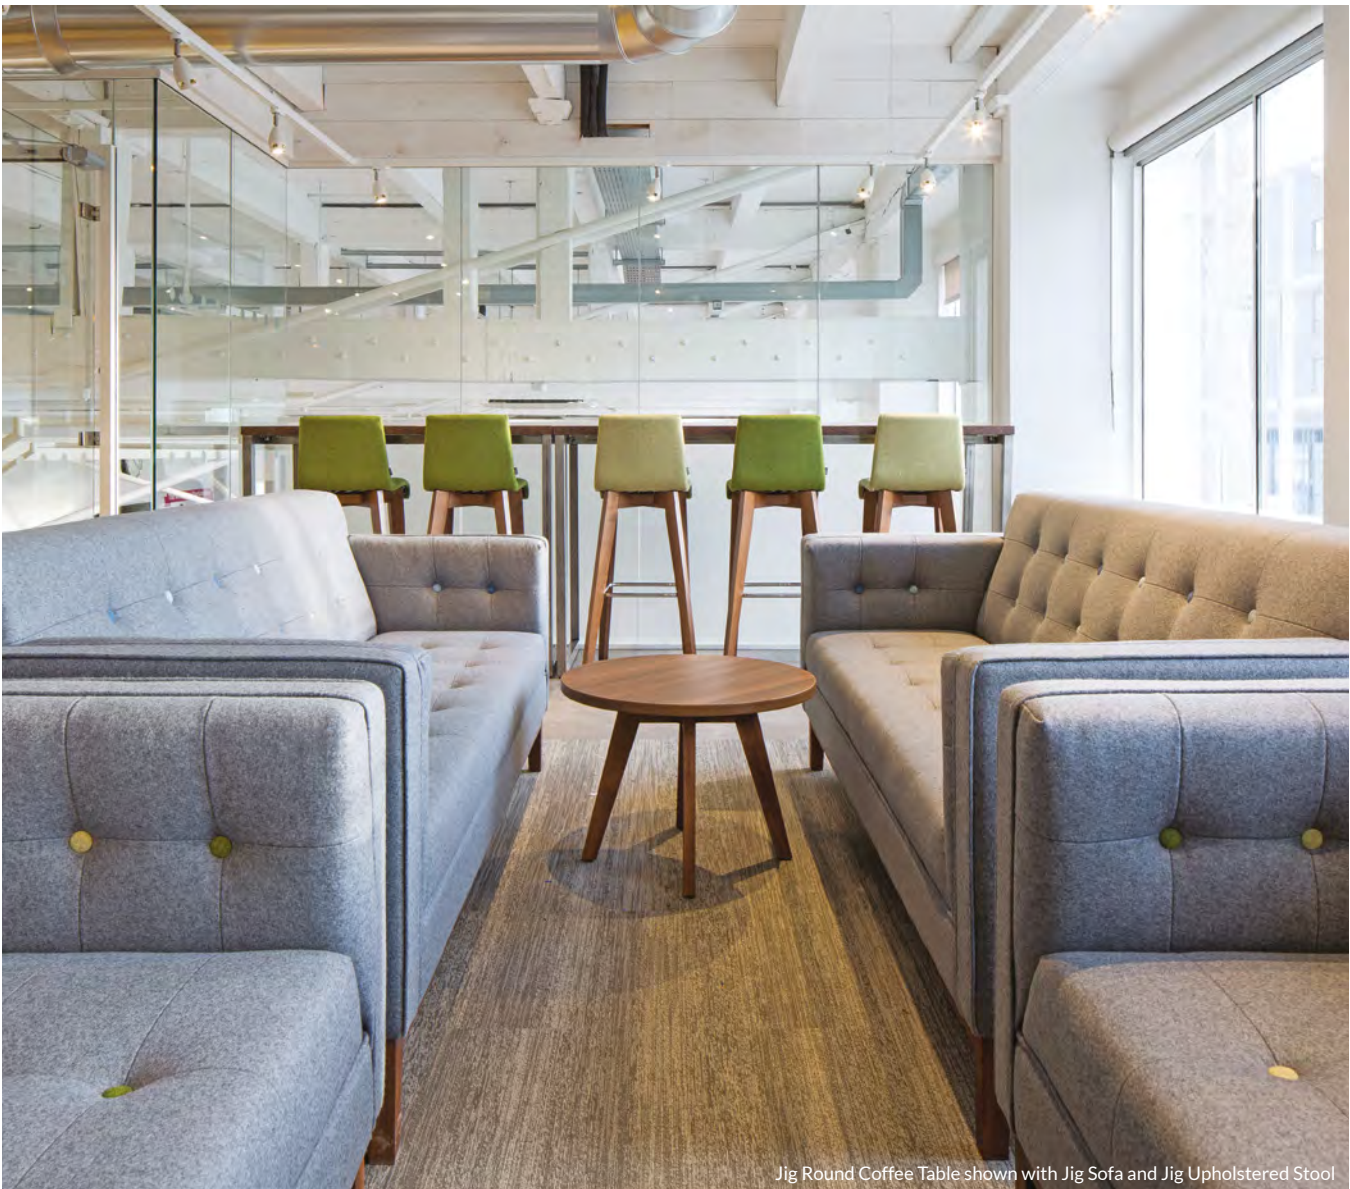

Jig Round Coffee Table shown with Jig Sofa and Jig Upholstered Stool

Jig Coffee Table

height 16.5"

TOP TYPE	SIZE (IN)	ORDER CODE		
		Natural Oak Frame	Black Oak Frame	Stained Walnut Frame
MFC	23.6 dia	JGL6M*	JGBKL6M*	JGWL6M*
	23.6 x 23.6	JGL66M*	JGBKL66M*	JGWL66M*
Cutline	23.6 dia	JGL6CL*/*	JGBKL6CL*/*	JGWL6CL*/*
	23.6 x 23.6	JGL66CL*/*	JGBKL66CL*/*	JGWL66CL*/*