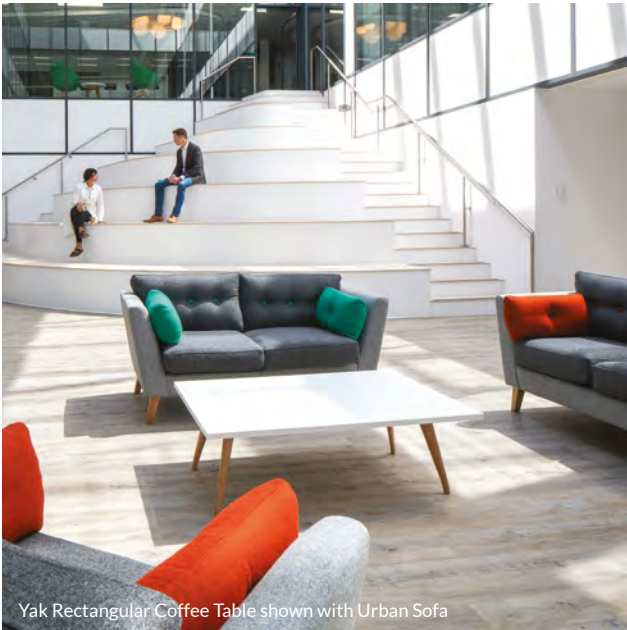

YAK COFFEE TABLE

This coffee table offers no compromise on quality or design. Suitable for reception, hospitality, breakout and public areas.

Yak Round Coffee Table shown with Ilk

Yak Rectangular Coffee Table shown with Urban Sofa

FEATURES

- Frames beautifully hand crafted from solid wood
- Designed to co-ordinate with other timber products
- Solid Oak or Black Oak frame

STEPS TO SPECIFY

Follow our guide and customize our products to suit your space

Select Size

Select Top Type and Finish:

Available with MFC or Cutline edge tops, see page 230 for finish options.

Select Frame Finish: Natural Oak or Black Oak

Wood frame finishes

Yak Coffee Table

height 15.4"