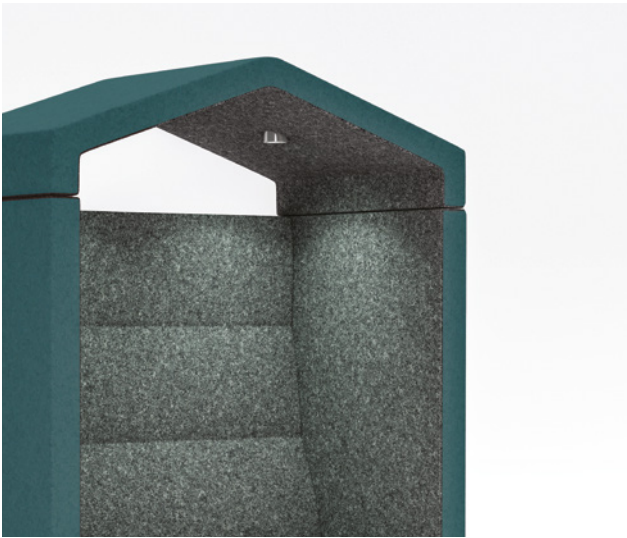

HUDDLE ARBOUR

Huddle Arbour fuses a carefully designed cushioning seat structure with modernistic practicality. The distinctive collaboration workspace that blends corporate needs with hospitality style, suitable to divide any open plan workplace.

Huddle Arbour shown with Yak Table

FEATURES

- Deep foam seat and back rests for extra comfort
- Effective acoustic design that reduces noise
- Extensive range of fabrics available
- LED lighting for the roof supplied as standard
- Hand wave activated dimmable motion sensor lighting

LED Lighting

STEPS TO SPECIFY

Follow our guide and customise our products to suit your space

- 1 2 3

Select Frame Finish:

Chrome Feet

Black Feet

Huddle Arbour Two Seater

width 1360, depth 760, height 1850, seat height 440 mm

- 1 2 3

Select Fabric: Available in fabric bands B-I

 Fabrics
See pages 316-319

- 1 2 3

Choose Additional Extras:

Available with Duet Power, Two-tone Upholstery and Cushions.