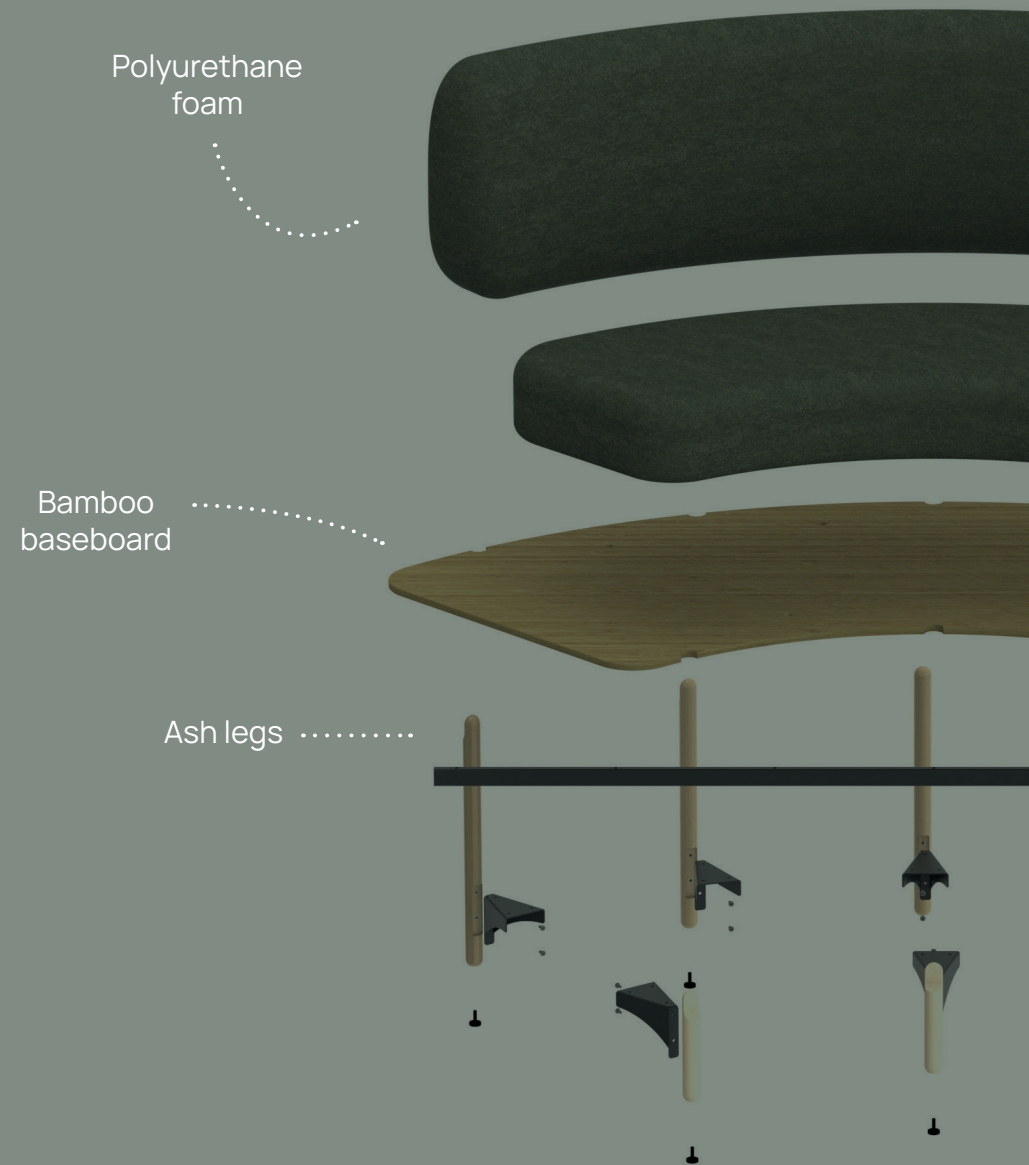

Introducing Bae.

An organic shaped seating system with a skeletal timber form that allows endless sweeping configurations that can be easily linked together but allows separate conversational islands.

1 Key Materials.

With environmental impacts, the materials used in the design are sustainable, such as bamboo, and the product can be easily deconstructed for recycling, minimising the impact on the environment.