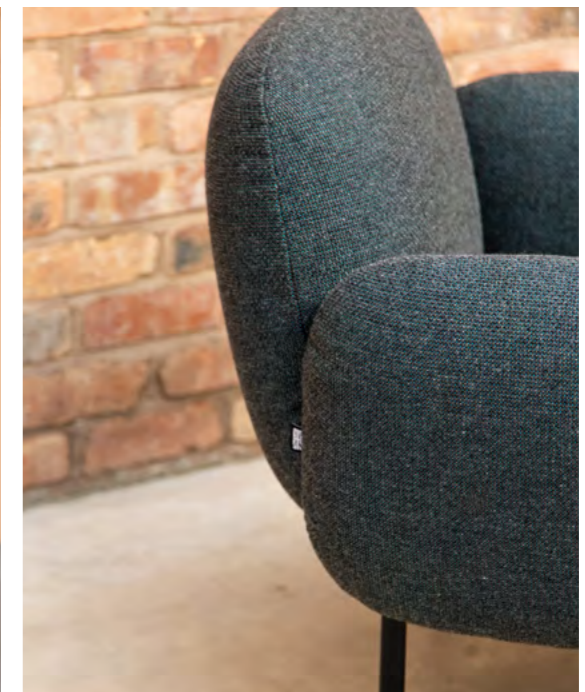

# BOHO

---

Boho provides the perfect spot to unwind and catch your breath. Become enveloped in the delightfully soft bulbous armchair and experience the welcoming reassurance and warmth created by its curvaceous design. Complement your interior design and customise your Boho armchair with a range of beautiful upholstery finishes to create an alluring, elegant and comfortable statement chair that breathes relief and relaxation into any environment.

## FEATURES

---

- Organic inflated statement chair
- Designed to allure comfort
- Ruched upholstery detailing
- 100% recyclable
- Replaceable covers
- Black frame finish

**We have a limited list of approved fabrics that are suitable for the contours of the Boho Chair. Please refer to the Frövi sales office for further advice or the fabric band charts for more detail.**

Peggy  
Laptop Table

The Peggy Laptop Table is the perfect supplementary product and is available as an accessory. See page 296 for more information.

**Boho Chair**  
width 34, depth 29.5, height 33.5, seat height 17.5"