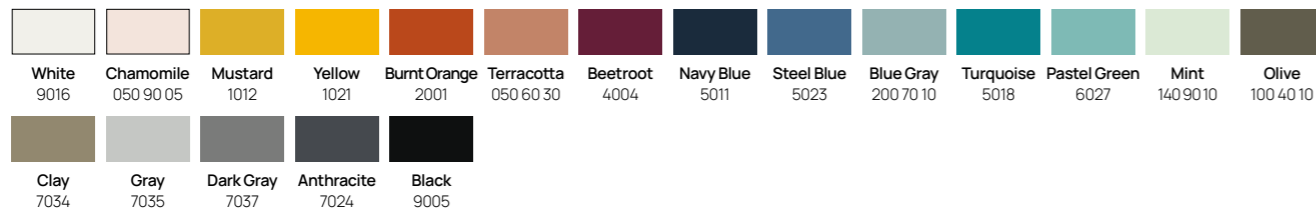

## FEATURES

---

- Contemporary Coffee & Side Table
- Residential aesthetic with commercial durability
- Tripod frame for mid-century style
- Available in a range of frame finishes

STEPS TO SPECIFY

Follow our guide and customize our products to suit your space

1 2

Select Product: Side or Coffee Table

1 2

Select Frame Finish: Colored or Raw Steel

RAL metal frame finishes

Metal frame finishes

**Peel Side Table**  
width 20.5, depth 20.5, table height 20"

DESCRIPTION	ORDER CODE
Side Table	PLL.SHT