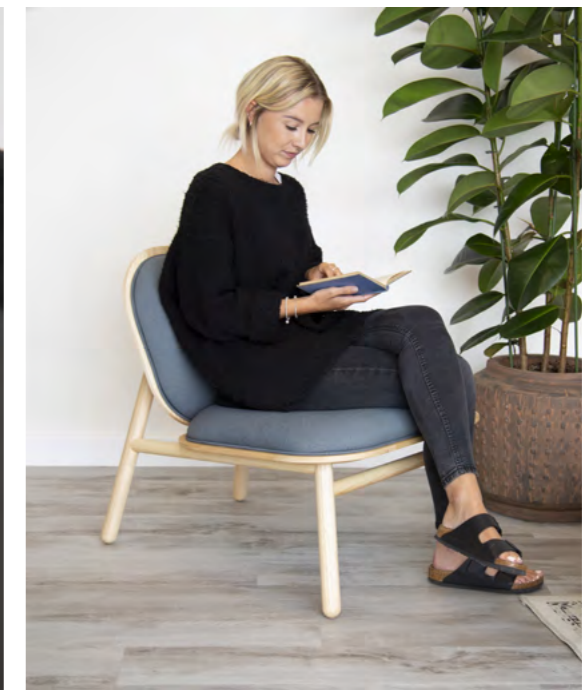

BLUME LOUNGE CHAIR

The Blume Lounge Chair delivers contemporary styling and an uncompromising attention to detail. With its unique low seating position, thick cushions and deep chamfer, it will add unrivalled style and comfort to your space. The Blume Lounge Chair is the perfect addition for any breakout and relaxation area.

FEATURES

- Solid Ash construction
- Available in 3 frame finishes
- Webbed seat for comfort
- Low seating position

STEPS TO SPECIFY

Follow our guide and customize our products to suit your space

1 2

Select Finish: Choose from selected finishes.