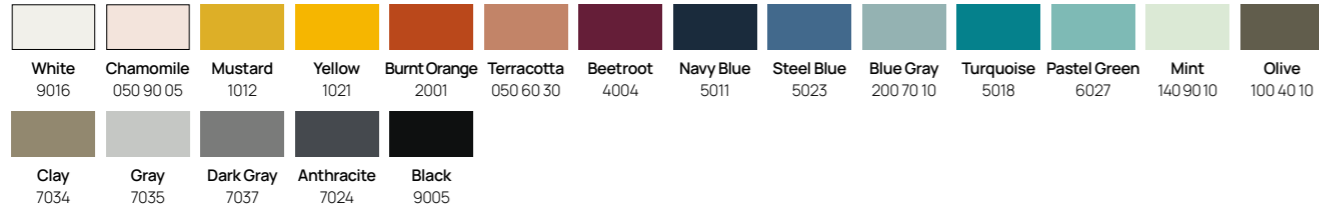

- 1
- 2
- 3
- 4

Select Size

- 1
- 2
- 3
- 4

Select Frame Finish: RAL, Vintage or Raw Steel

RAL metal frame finishes

Vintage metal frame finishes

Metal frame finishes

- 1
- 2
- 3
- 4

Select Seat Pad Fabric: Available in fabric grades 1-8

Fabrics  
See pages 406-415

**Relic Low Stool (upholstered)**  
width 16, depth 15.5, height 18"

FABRIC	ORDER CODE
<b>Upholstered</b>	
<b>Frame Finish:</b>	
1	RSS.U.LHT.40D.FBB
2	RSS.U.LHT.40D.FBC
3	RSS.U.LHT.40D.FBD
4	RSS.U.LHT.40D.FBE
5	RSS.U.LHT.40D.FBF
6	RSS.U.LHT.40D.FBG
7	RSS.U.LHT.40D.FBH
8	RSS.U.LHT.40D.FBI