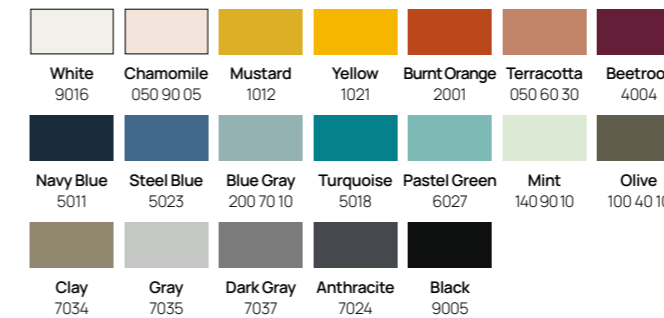

STEPS TO SPECIFY

Follow our guide and customize our products to suit your space

1 2

Select Frame Finish: Choose from selected frame finishes

RAL metal frame finishes