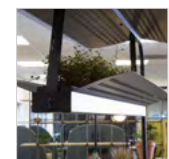

CANOPY ACCESSORIES

Hanging Planter
Hooks can be removed to create a desk planter