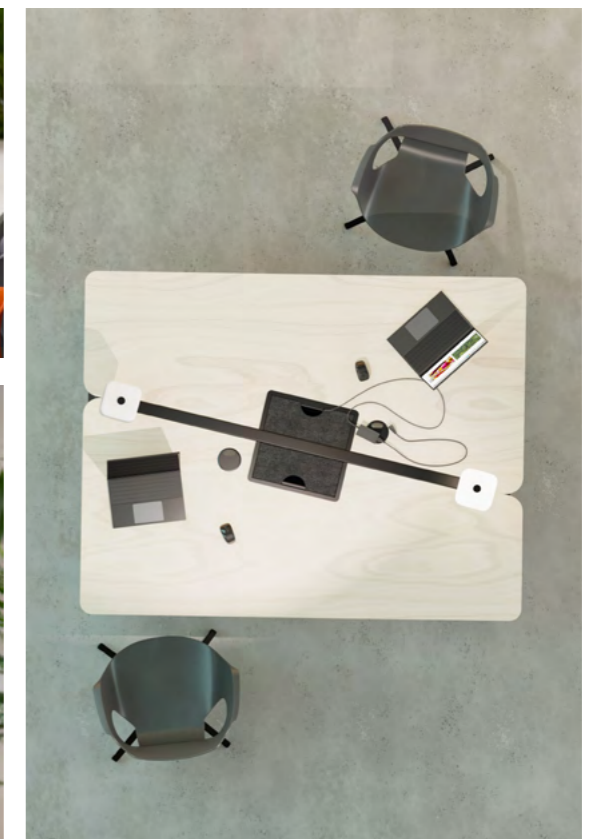

RELIC AT WORK

Relic at Work is a co-working system derived from our current Relic design. The unique wedge shape tops are designed to allow a generous work space with a compact footprint. Adjustment between a collaborative work space and private working can be achieved with the use of the additional, magnetically attached accessories. Adding a canopy and lighting will soften the environment, with an option to also specify biophilia.

FEATURES

- Multi-functional workspace for co-working or personal use
- Optional castors for mobility
- Large capacity power bank with 8 Power Outlet sockets (4 per user). Ability to extend capacity
- Offset seating positions
- Overhead acoustic canopy
- Hanging trays for storage or plants
- Wedge-shaped tops to maximise space and minimise footprint
- Magnetic accessories for re-positioning

Scan to watch video