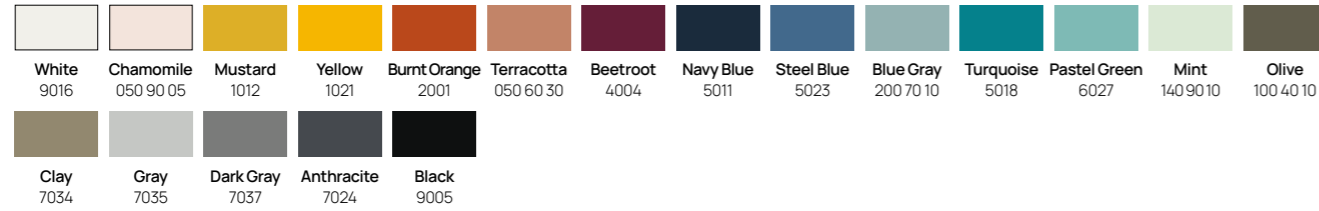

STEPS TO SPECIFY

Follow our guide and customize our products to suit your space

1 2

Select Frame Finish: Choose from selected frame finishes

RAL metal frame finishes

1 2

Select Accessories:

Floor fixing plate