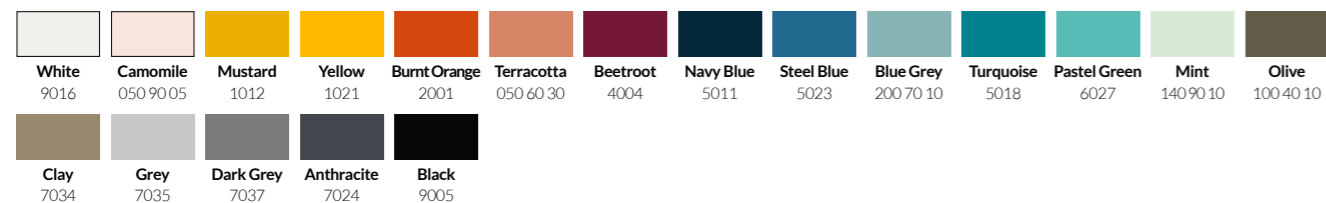

- 1
- 2
- 3
- 4

Select Seat Shell: Upholstered or Polypropylene seat

- 1
- 2
- 3
- 4

Select Frame:

- 1
- 2
- 3
- 4

Select Frame Finish: Choose from selected frame finishes

Ora Swivel 4-star Polypropylene frame finishes
 Ora 4 Leg (Wooden frame) Wood frame finishes

Ora 4 Leg RAL metal frame finishes

- 1
- 2
- 3
- 4

Select Fabric: (if applicable) Available in fabric bands B-I

Fabrics See pages 380-385

Ora 4 Leg
 width 510, depth 525, height 795,
 seat height 450 mm

FINISH	ORDER CODE
RAL Frame	
White	ORC.4L1.PWH
Clay	ORC.4L1.PCY
Black	ORC.4L1.PBK