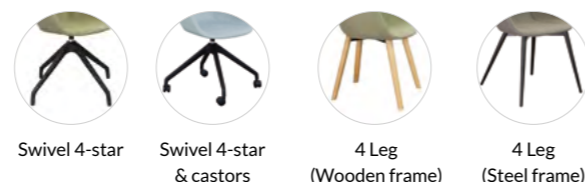

ORA

Organically shaped, this compact meeting chair is both lightweight and comfortable. With a timeless form and the option of steel or timber frames. Ora is an easy way to introduce elegance into your workspace.

FEATURES

- Compact design
- Upholstered or polypropylene seats
- Wide choice of frame finishes available
- Castors for mobility on specific bases

STEPS TO SPECIFY

Follow our guide and customise our products to suit your space

- 1
- 2
- 3
- 4

Select Seat Shell: Upholstered or Polypropylene seat

- 1
- 2
- 3
- 4

Select Frame:

- 1
- 2
- 3
- 4

Select Frame Finish: Choose from selected frame finishes

Ora Swivel 4-star Polypropylene frame finishes
 Ora 4 Leg (Wooden frame) Wood frame finishes

Ora 4 Leg RAL metal frame finishes

- 1
- 2
- 3
- 4

Select Fabric: (if applicable) Available in fabric bands B-I

Fabrics See pages 380-385

Ora 4 Leg
 width 510, depth 525, height 795,
 seat height 450 mm

FINISH	ORDER CODE
RAL Frame	
White	ORC.4L1.PWH
Clay	ORC.4L1.PCY
Black	ORC.4L1.PBK