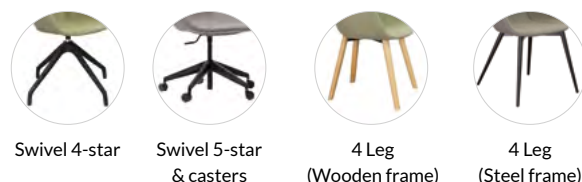

# ORA

Organically shaped, this compact meeting chair is both lightweight and comfortable. With a timeless form and the option of steel or timber frames. Ora is an easy way to introduce elegance into your workspace.

## FEATURES

- Compact design
- Upholstered or polypropylene seats
- Wide choice of frame finishes available
- Casters for mobility on specific bases

STEPS TO SPECIFY

Follow our guide and customize our products to suit your space

- 1
- 2
- 3
- 4

Select Seat Shell: Upholstered or Polypropylene seat

- 1
- 2
- 3
- 4

Select Frame:

- 1
- 2
- 3
- 4

Select Frame Finish: Choose from selected frame finishes

Ora Swivel 4-star/5-star  
Polypropylene frame finishes

**Ora Swivel 4-star**  
width 20.1, depth 20.7, height 31.3,  
seat height 17.7"

**Ora Swivel 5-star & casters**  
(height adjustable)  
width 27.6, depth 27.6, height 15.7-19.7,  
seat height 14.3-18.3"