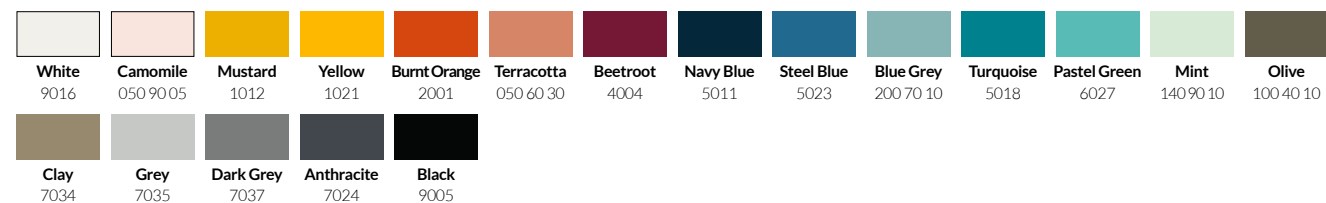

STEPS TO SPECIFY

Follow our guide and customize our products to suit your space

- 1
- 2
- 3
- 4

Select Seat Shell: Upholstered or Polypropylene seat

- 1
- 2
- 3
- 4

Select Frame:

- 1
- 2
- 3
- 4

Select Frame Finish: Choose from selected frame finishes

Ora Swivel 4-star/5-star
Polypropylene frame finishes

Ora 4 Leg (Wooden frame)
Wood frame finishes

Ora 4 Leg
RAL metal frame finishes

- 1
- 2
- 3
- 4

Select Fabric: Available in fabric grades 1-8

Fabrics
See pages 358-363

FINISH	ORDER CODE	PRICE	FINISH	ORDER CODE	PRICE	FINISH	ORDER CODE	PRICE	FINISH	ORDER CODE	PRICE
RAL Frame											
White	ORC.4L1.WH	$976	White	ORC.S4S.BK.PWH	$1054	White	ORC.S4C.WH	$1054	White	ORC.4W1.WH	$1296
Clay	ORC.4L1.CY	$976	Clay	ORC.S4S.BK.PCY	$1054	Clay	ORC.S4C.CY	$1054	Clay	ORC.4W1.CY	$1296
Black	ORC.4L1.BK	$976	Black	ORC.S4S.BK.PBK	$1054	Black	ORC.S4C.BK	$1054	Black	ORC.4W1.BK	$1296

FABRIC	ORDER CODE	PRICE	FABRIC	ORDER CODE	PRICE	FABRIC	ORDER CODE	PRICE	FABRIC	ORDER CODE	PRICE
RAL Frame											
1	ORC.4L1.UPH.FBB	$1777	1	ORCS4SBKUPH-FBB	$1826	1	ORC.S4C.UPH.FBB	$1826	1	ORC.4W1.UPH.FBB	$2059
2	ORC.4L1.UPH.FBC	$1850	2	ORCS4SBKUPH-FBC	$1902	2	ORC.S4C.UPH.FBC	$1902	2	ORC.4W1.UPH.FBC	$2132
3	ORC.4L1.UPH.FBD	$1921	3	ORCS4SBKUPH-FBD	$1971	3	ORC.S4C.UPH.FBD	$1971	3	ORC.4W1.UPH.FBD	$2206
4	ORC.4L1.UPH.FBE	$2033	4	ORCS4SBKUPH-FBE	$2082	4	ORC.S4C.UPH.FBE	$2082	4	ORC.4W1.UPH.FBE	$2315
5	ORC.4L1.UPH.FBF	$2142	5	ORCS4SBKUPH-FBF	$2191	5	ORC.S4C.UPH.FBF	$2191	5	ORC.4W1.UPH.FBF	$2421
6	ORC.4L1.UPH.FBG	$2360	6	ORCS4SBKUPH-FBG	$2412	6	ORC.S4C.UPH.FBG	$2412	6	ORC.4W1.UPH.FBG	$2641
7	ORC.4L1.UPH.FBH	$2577	7	ORCS4SBKUPH-FBH	$2632	7	ORC.S4C.UPH.FBH	$2632	7	ORC.4W1.UPH.FBH	$2862
8	ORC.4L1.UPH.FBI	$2798	8	ORCS4SBKUPH-FBI	$2850	8	ORC.S4C.UPH.FBH	$2850	8	ORC.4W1.UPH.FBI	$3077