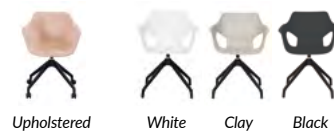

## FEATURES

- Compact design
- Upholstered or polypropylene seats
- Wide choice of frame finishes available
- Casters for mobility on specific bases

STEPS TO SPECIFY

Follow our guide and customize our products to suit your space

- 1
- 2
- 3
- 4

Select Seat Shell: Upholstered or Polypropylene seat

- 1
- 2
- 3
- 4

Select Frame:

- 1
- 2
- 3
- 4

Select Frame Finish: Choose from selected frame finishes

Ora Swivel 4-star/5-star  
Polypropylene frame finishes