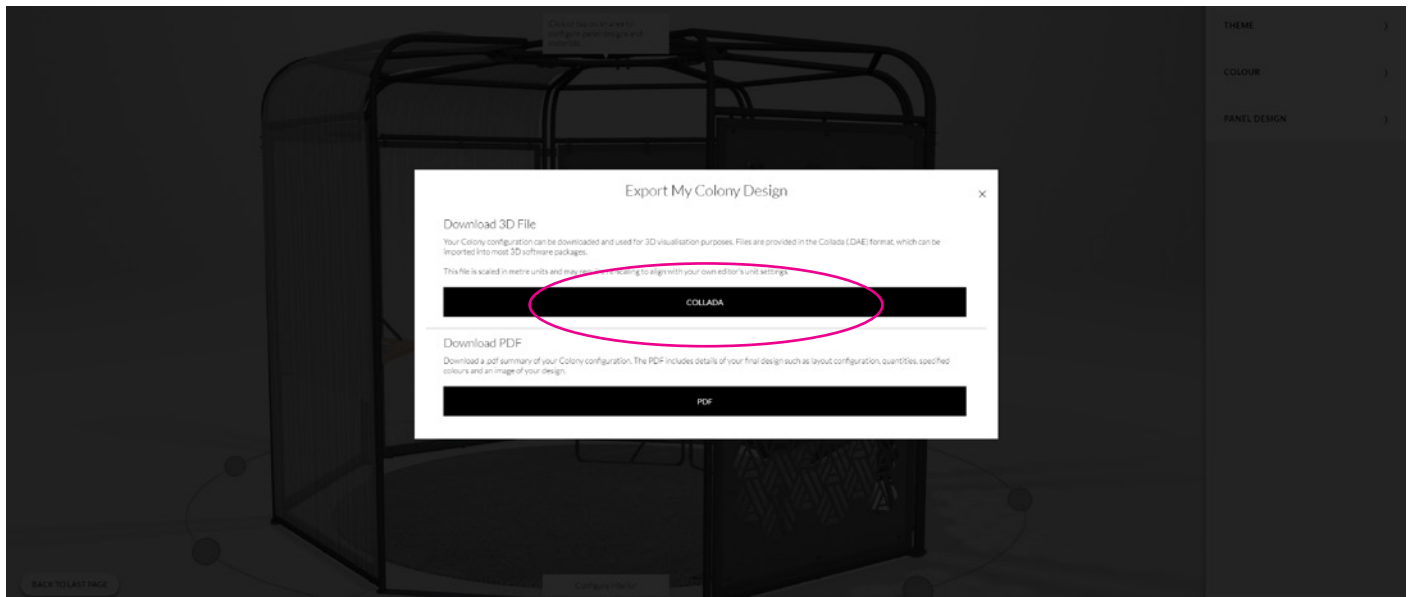

## CONFIGURE YOUR OWN DESIGN ONLINE

Use our online configurator at [frovi.co.uk](https://frovi.co.uk) to help you specify your own Colony and create bespoke designs.

CONFIGURE