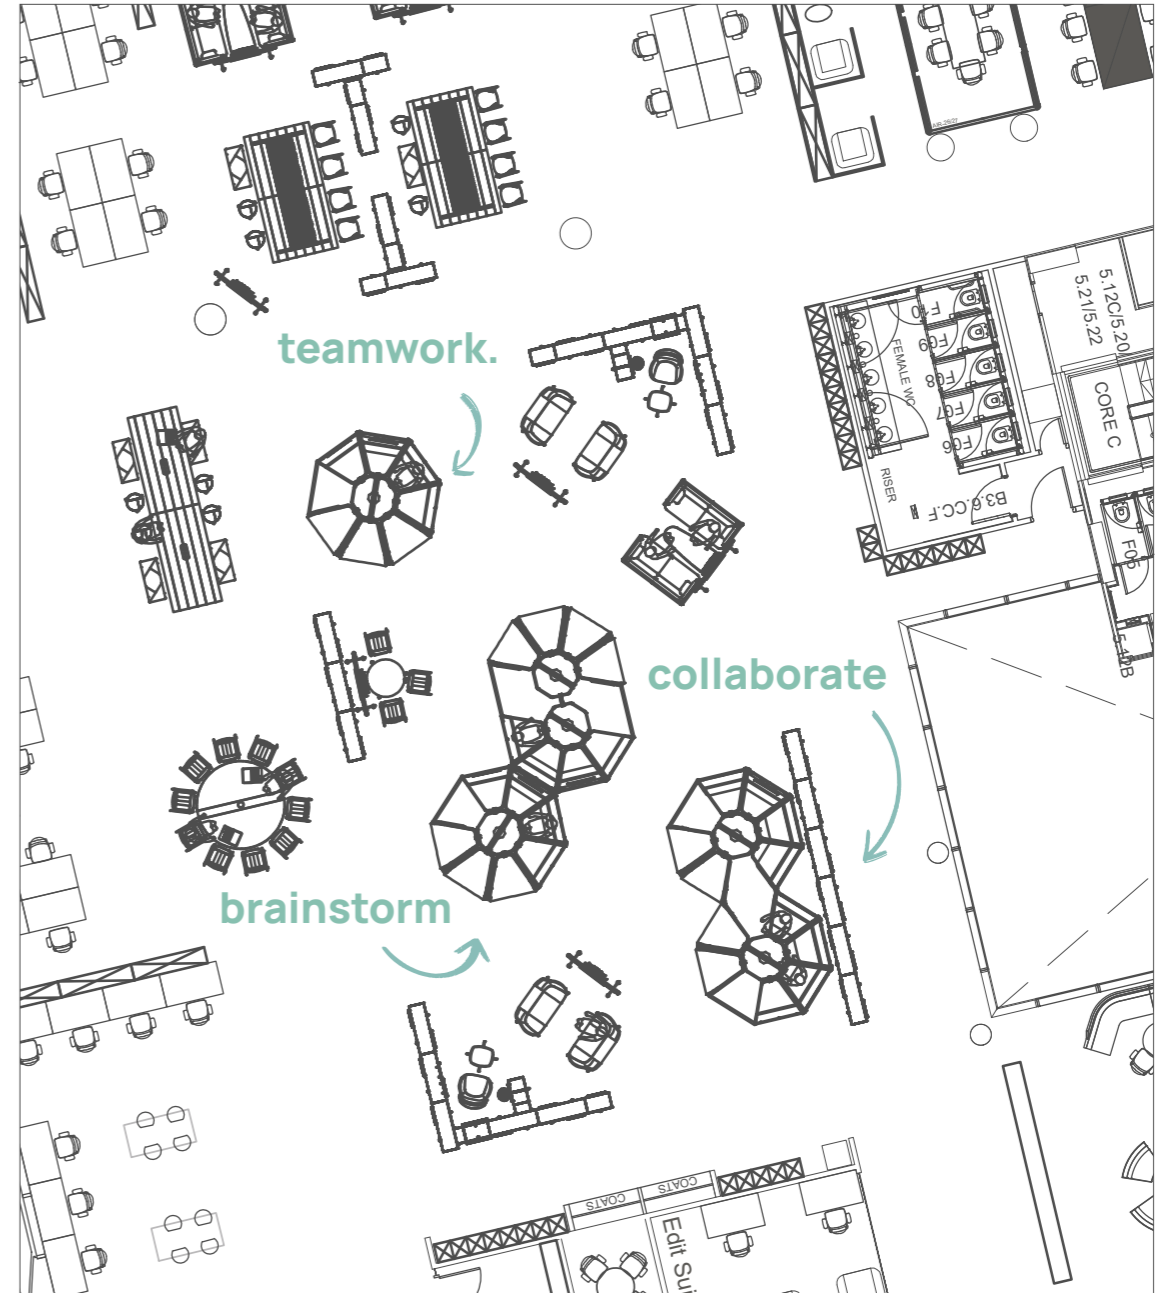

COLONY

Colony is all about reducing the built environment, creating visible boundaries and warm inviting spaces through the use of lighting, fabric and textures. The versatility of the interior space allows you to create a multitude of environments.

Use our online configurator at frovidesign.com to help you specify your own Colony and create custom designs.

 CONFIGURE

Layer fabric panels over felt or metal leaf panels

Lighting mount supplied as standard for you to specify your own solution