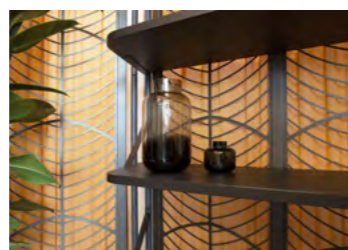

Use our online configurator at frovidesign.com to help you specify your own Colony and create custom designs.

 CONFIGURE

Layer fabric panels over felt or metal leaf panels

Lighting mount supplied as standard for you to specify your own solution