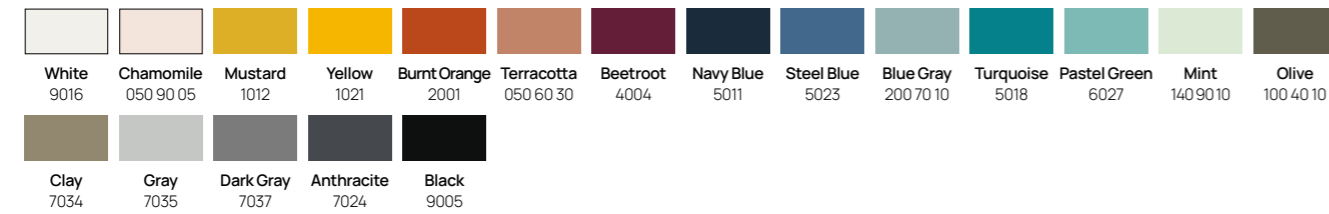

STEPS TO SPECIFY

Follow our guide and customize our products to suit your space

- 1
- 2
- 3
- 4

Select Product: Table, Bar Height Table or Bench

- 1
- 2
- 3
- 4

Select Size

- 1
- 2
- 3
- 4

Select Frame Finish: Choose from selected frame finishes

RAL metal frame finishes

- 1
- 2
- 3
- 4

Select Accessories:

**Floor fixing plate**  
Supplied as a set of 4 black brackets per product. Floor fixing bolts are not supplied by Frövi.

**Osti Table**  
depth 45.5, height 29.5, table top depth 31.5"