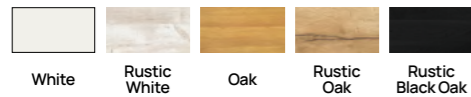

- 1
- 2
- 3
- 4

Select Door Finish:

Door finishes

Relic Credenza Low
width 74.5, depth 18.5, height 25"

DESCRIPTION	ORDER CODE
	Push-to-open
Relic Frame	RZZ.LL