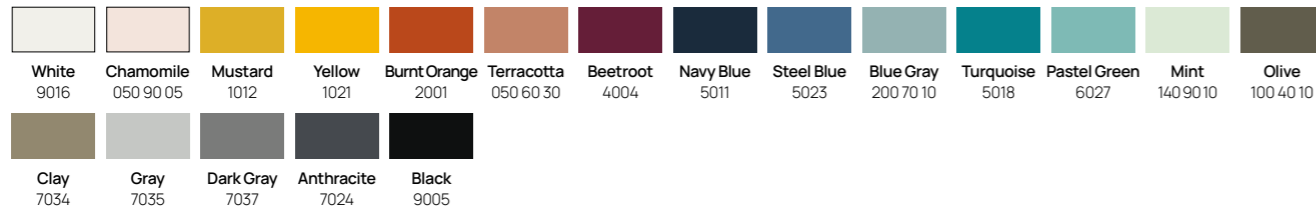

STEPS TO SPECIFY

Follow our step-by-step guide and customize our products to suit your space

- 1
- 2
- 3
- 4

Select Height: High or Low

- 1
- 2
- 3
- 4

Select Frame Finish:

Metal frame finishes

Relic Credenza

RAL metal frame finishes

Vintage metal frame finishes

Metal frame finishes

- 1
- 2
- 3
- 4

Select Cabinet Finish:

Cabinet finishes

- 1
- 2
- 3
- 4

Select Door Finish: