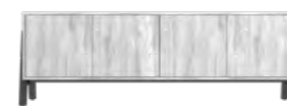

RELIC CREDENZA

Designed to complement the popular Relic table range. The Relic Credenza is a less formal option to traditional storage.

FEATURES

Available in a wide range of finishes

Push to open doors

Available in two heights

RAL metal frame finishes

Vintage metal frame finishes

Metal frame finishes

- 1
- 2
- 3
- 4

Select Cabinet Finish:

Cabinet finishes

- 1
- 2
- 3
- 4

Select Door Finish:

Door finishes

Relic Credenza Low
width 74.5, depth 18.5, height 25"

DESCRIPTION	ORDER CODE
	Push-to-open
Relic Frame	RZZ.LL

Relic Credenza High
width 74.5, depth 18.5, height 28.5"

DESCRIPTION	ORDER CODE
	Push-to-open
Relic Frame	RZZ.HH
includes removable shelf	