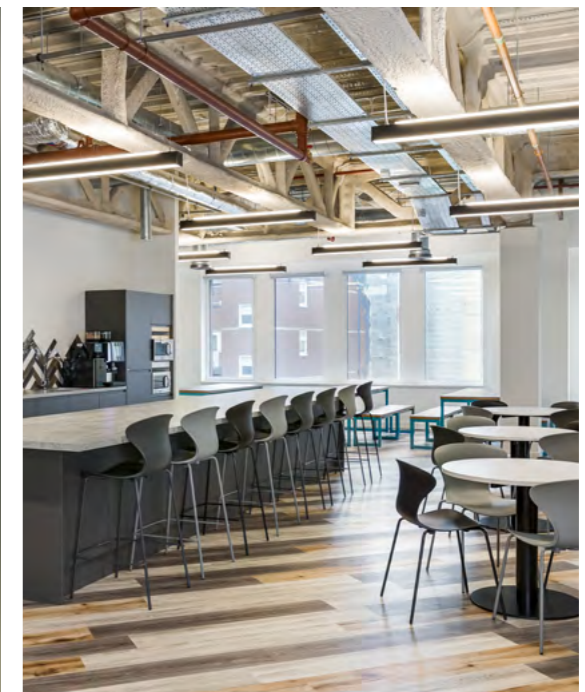

EGO

Robust and durable; the Ego fuses reliability with craftsmanship. Its simple design and gentle curves make it an instant classic. Sleek metal legs offer an easy way to introduce a pop of color and elegance into your workspace.

FEATURES

- Wide choice of frame finishes available
- 10 shell colors
- Upholstered seat pad option
- Sled and 4 Leg (Metal) are stackable
- Wipe clean