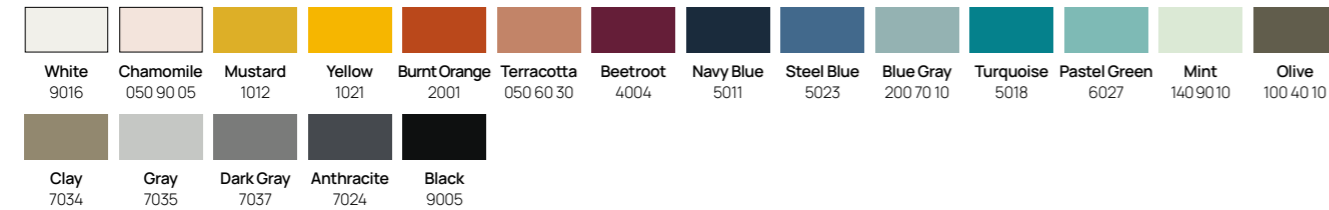

FEATURES

- Wide choice of frame finishes available
- 10 shell colors
- Upholstered seat pad option
- Sled and 4 Leg (Metal) are stackable
- Wipe clean

STEPS TO SPECIFY

Follow our guide and customize our products to suit your space

- ① ② ③ ④ ⑤

Select Height: Chair or Stool

- ① ② ③ ④ ⑤

Select Seat Shell Color:

- ① ② ③ ④ ⑤

Select Frame:

4 Leg

Sled

- ① ② ③ ④ ⑤

Select Frame Finish: Choose from selected frame finishes

Ego 4 Leg/Sled

RAL metal frame finishes

Ego 4 Leg/Sled

Metal frame finishes

- ① ② ③ ④ ⑤

Select Accessories: