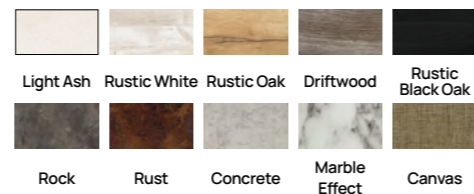

## FEATURES

---

- Frames beautifully hand crafted from solid wood
- Designed to co-ordinate with other timber products
- Solid Oak or Black Oak frame

STEPS TO SPECIFY

Follow our guide and customize our products to suit your space

1 2 3

Select Size

1 2 3

Select Top Type and Finish: Cutline edge laminate or MFC

Cutline edge top thickness 1"

Cutline Standard Laminate

Cutline Rustic

Cutline Fenix

MFC top thickness 1"

MFC Finishes

1 2 3

Select Frame Finish: Choose from selected finishes

Wood frame finishes

Natural Oak Black Oak

**Yak Round Coffee Table**  
height 15.5"

TOP TYPE	SIZE (Inch)	ORDER CODE
MFC	23.5 dia	YKL.60D.M
	31.5 dia	YKL.80D.M
	35.5 dia	YKL.90D.M
Cutline	31.5 dia	YKL.80D
	35.5 dia	YKL.90D