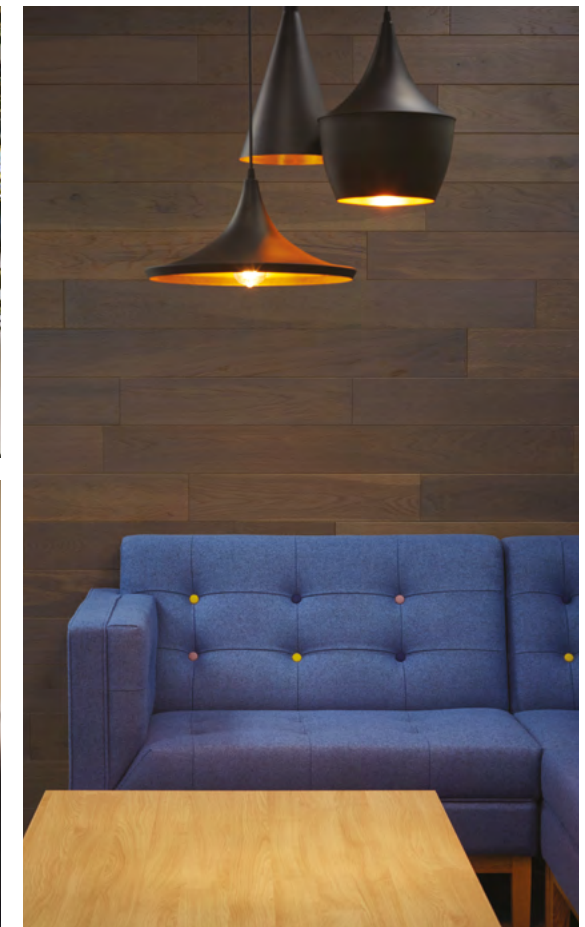

JIG MODULAR

This modular range has been designed to create a multitude of comfortable, relaxed and practical layouts.

FEATURES

- Solid oak frame suitable for high traffic areas
- Deep foam, webbed seat for extra comfort
- Extensive range of fabrics with option of contrasting buttons
- Linking clips supplied as standard

Wood frame finishes

Natural Oak Black Oak Stained Walnut

- 1
- 2
- 3
- 4

Choose Fabric: Available in fabric grades 1-8

Fabrics
See pages 406-415

- 1
- 2
- 3
- 4

Select Accessories:

Two-tone fabric choice
(Price at next fabric band)