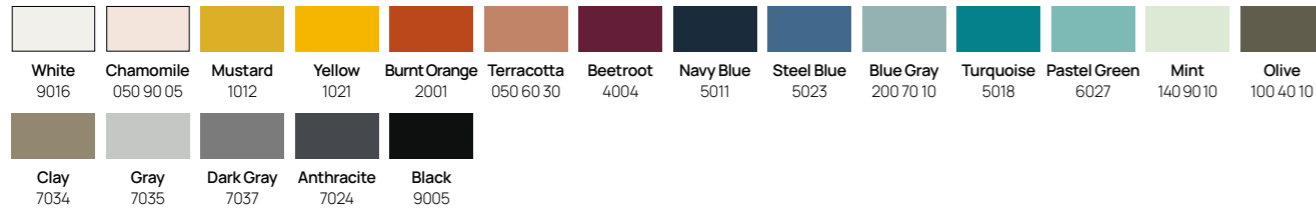

4 Leg

Sled

Swivel 4-star
Excludes Two Seater

Tilt
Excludes Two Seater

- 1 2 3 4 5 6

Select Frame Finish: Choose from selected frame finishes

Ilk 4 Leg

Wood frame finishes

Ilk Swivel 4-star / Tilt

Metal frame finish

Ilk Sled

RAL metal frame finishes

Ilk Sled

Metal frame finish

- 1 2 3 4 5 6

Select Fabric: Available in fabric grades 1-8 & leather 1-3