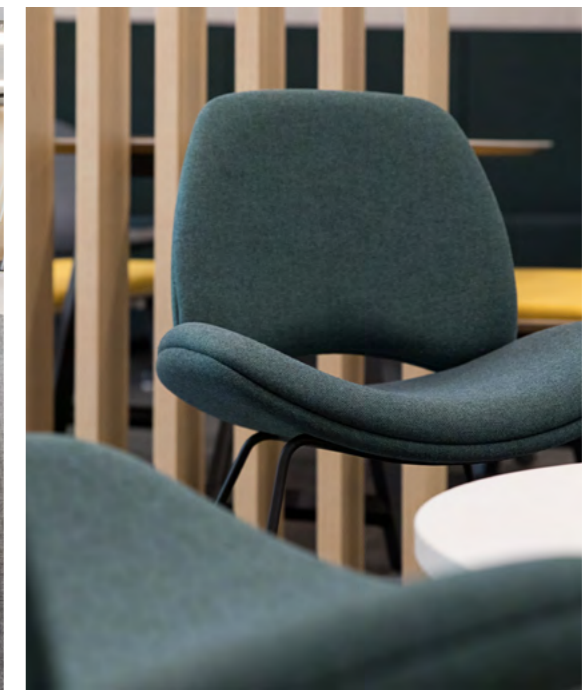

ERA

Graceful contemporary design, combining comfort and practicality, Era is a versatile range at home in any environment.

FEATURES

Wide, contoured seat with soft foam for superb comfort

Choice of frame options

Extensive range of fabrics

STEPS TO SPECIFY

Follow our guide and customize our products to suit your space

- 1
- 2
- 3
- 4
- 5

Select Height: Chair or Stool

- 1
- 2
- 3
- 4
- 5

Select Frame:

Swivel 4-star with casters

Select Fabric: Available in fabric grades 1-8

Fabrics
See pages 406-415

- 1
- 2
- 3
- 4
- 5

Select Accessories:

Two-tone fabric choice (Price at next fabric band)

Castors Matches the frame finish

Era Swivel 4-star
width 23, depth 23, height 31.5, seat height 18"