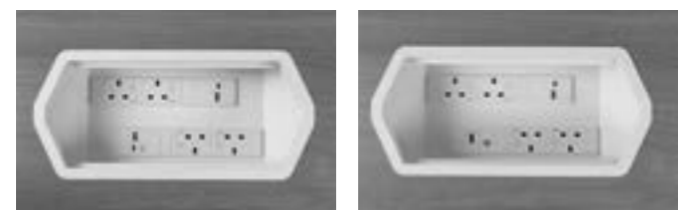

- 1 2 3 4 5 6

Select Power: Powered or Non-powered

Relic Tables can be specified with or without integrated power. Tables with Power are supplied with one or more steel lift-out power flaps that match the selected frame colour. The cable tray and power modules are available in Black only. European power available, please speak to our sales team for more information.

Standard power configuration for Relic Tables with Power

For power variations, the amount of power cut-outs per table varies depending on the length. Power modules per power cut-out are available with one of the options below.

Table Length	Power Cut-outs
1600mm to 2400mm	1
3000mm to 6300mm	2 - For two or more power cut-outs, please specify each power module.

- Option A: 4x UK Power & 2x Twin USB Charge (1x Type-C & 1x Type-A USB Charge)
Option B: 4x UK Power, 1x Twin USB Charge (1x Type-C & 1x Type-A), 1x CAT6 & 1x HDMI