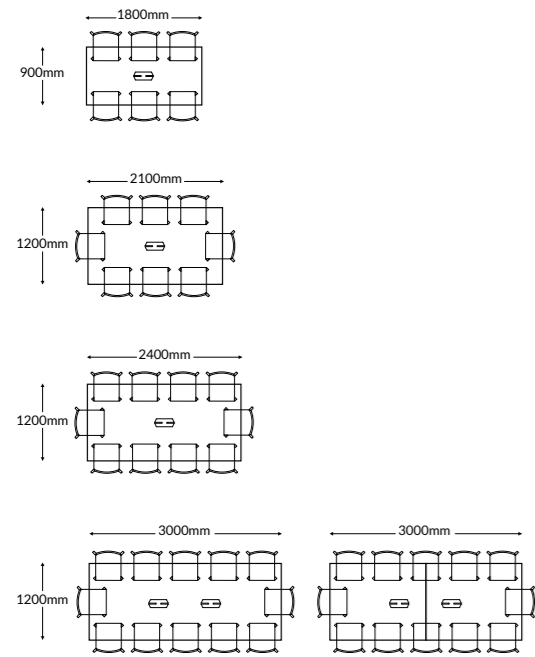

STEPS TO SPECIFY

Follow our guide and customise our products to suit your space

- 1 2 3 4 5 6

Select Frame: Standard or Poseur, with or without Castors

- 1 2 3 4 5 6

Select Size:
Example sizes with chair configurations below.

Diagrams show a 500mm chair placed around the tables as seating capacity indication only. Capacity can be increased with the use of benches. Tables over 3000 mm are more than one-piece tops, seams as shown below.

Table Length	Power Cut-outs
1600mm to 2400mm	1
3000mm to 6300mm	2 - For two or more power cut-outs, please specify each power module.

- Option A: 4x UK Power & 2x Twin USB Charge (1x Type-C & 1x Type-A USB Charge)
Option B: 4x UK Power, 1x Twin USB Charge (1x Type-C & 1x Type-A), 1x CAT6 & 1x HDMI