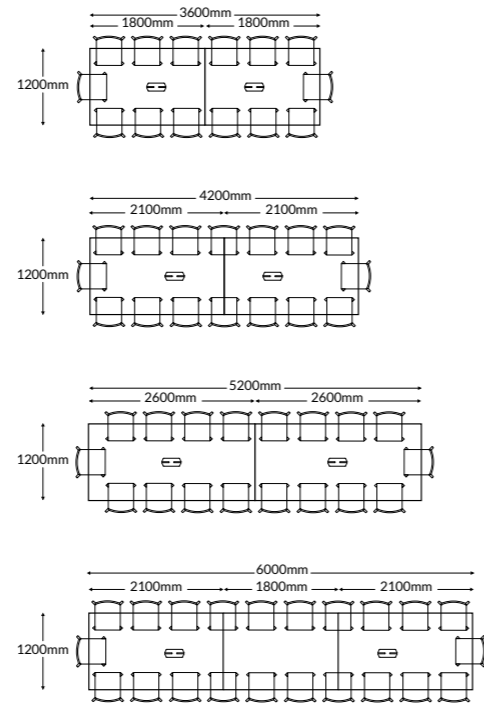

STEPS TO SPECIFY

Follow our guide and customise our products to suit your space

- 1 2 3 4 5 6

Select Frame: Standard or Poseur, with or without Castors

- 1 2 3 4 5 6

Select Size:
Example sizes with chair configurations below.

Diagrams show a 500mm chair placed around the tables as seating capacity indication only. Capacity can be increased with the use of benches. Tables over 3000 mm are more than one-piece tops, seams as shown below.

Table Length	Power Cut-outs
1600mm to 2400mm	1
3000mm to 6300mm	2 - For two or more power cut-outs, please specify each power module.

- Option A: 4x UK Power & 2x Twin USB Charge (1x Type-C & 1x Type-A USB Charge)
Option B: 4x UK Power, 1x Twin USB Charge (1x Type-C & 1x Type-A), 1x CAT6 & 1x HDMI