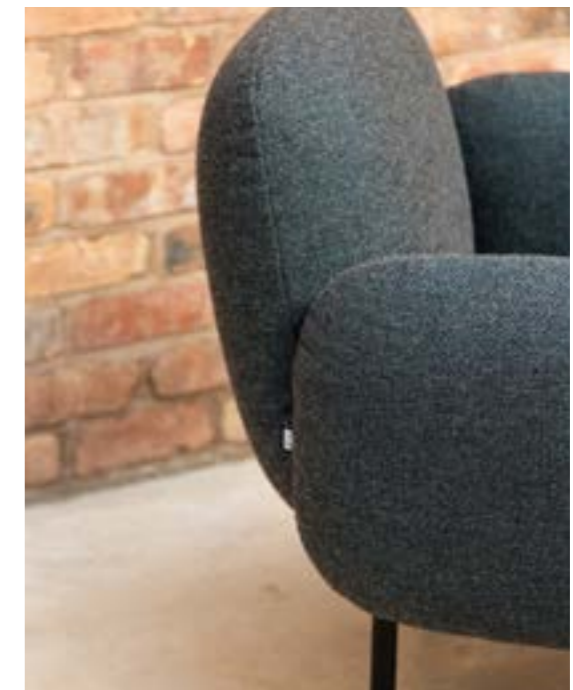

BOHO

Boho provides the perfect spot to unwind and catch your breath. Become enveloped in the delightfully soft bulbous armchair and experience the welcoming reassurance and warmth created by its curvaceous design. Complement your interior design and customise your Boho armchair with a range of beautiful upholstery finishes to create an alluring, elegant and comfortable statement chair that breathes relief and relaxation into any environment.

FEATURES

- Organic inflated statement chair
- Designed to allure comfort
- Ruched upholstery detailing
- 100% recyclable
- Replaceable covers
- Black frame finish

STEPS TO SPECIFY

Follow our guide and customise our products to suit your space

Boho Chair
width 865, depth 755, height 845, seat height 450 mm

| FABRIC | ORDER CODE |
|--------|------------|
| B | BHO.FBB |
| C | BHO.FBC |
| D | BHO.FBD |
| E | BHO.FBE |
| F | BHO.FBF |
| G | BHO.FBG |
| H | BHO.FBH |
| I | BHO.FBI |