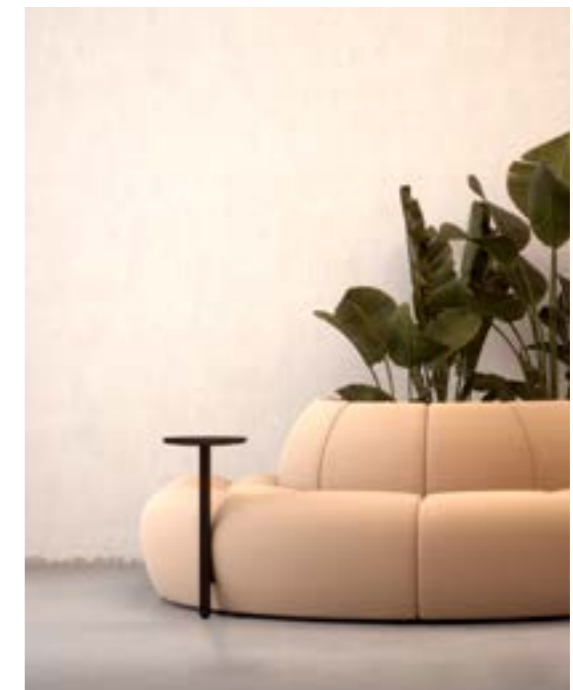

# BIG SOFTIE

\*NEW\*

Big Sofie is a flexible free flowing occasional seating system which has versatility at the core of its design. Its curvaceous and inflated look conveys absolute comfort and the unique free flowing design is grounded by the original end caps, bringing calm and tranquility to any space.

Curvaceous and inflated look

Side and Floating tables

Personal Power Options