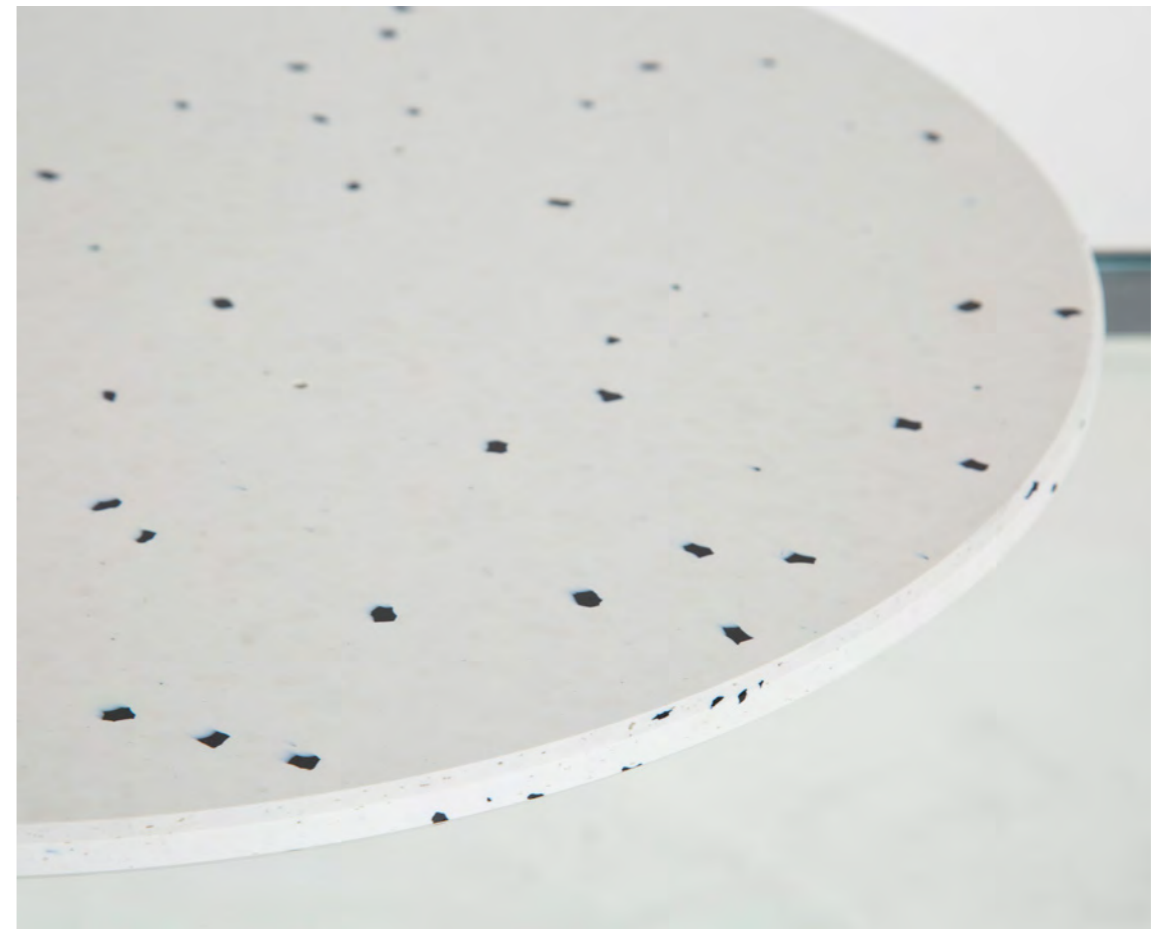

ORBIT TABLE

With a unique design informed by the smooth curves and natural sleek lines of celestial orbits, this mid-century style coffee table is a fantastic and practical addition to any workspace. With a smaller recycled plastic table 'orbiting' and floating around the larger glass top, this table is timeless in its design and unrivalled in its functionality. Durable and hard-wearing, the Orbit table is designed to withstand the robust needs of any busy office environment.

FEATURES

- Mid Century T-frame design
- Toughened glass (800mm)
- Top made from recycled fridge freezer plastic (400mm)
- Black frame finish

STEPS TO SPECIFY

Follow our guide and customise our products to suit your space

1 2

Select Frame Finish: Available in Black only.

RAL metal frame finish

Black

1 2

Select Table Finish: Only available in the selected finishes.

Lower Table Top finish

Clear Glass

Upper Table Top finish

Recycled Plastic

Orbit Table
width 810, depth 810, height 435, lower table height 305 mm

DESCRIPTION	ORDER CODE
Table	OBL.BK