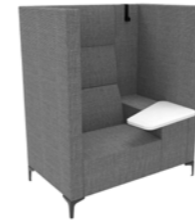

# HUDDLE WORK BOOTH

This striking addition to the Huddle range is compact and features soft cushion upholstery, generating excellent comfort. Huddle Work Booth creates a contemporary seating arrangement ideal for solo working - a perfect mobile hideaway for focused concentration.

## FEATURES

- Compact work booth with a number of accessories to aid solo working
- Optional power module
- Optional casters
- Deep foam seat and back rests for extra comfort
- Effective acoustic design for noise reduction
- Extensive range of fabrics with two-tone fabric option
- Fixed work surface, ergonomically designed
- Coat hook available as standard

Chrome Feet

Black Feet

Black Casters

Huddle Work Booth is supplied as standard with a White MFC 24.6 x 19.5" Table.

- 1
- 2
- 3

Choose Additional Accessories:

**Two-tone fabric choice**  
(Price at next fabric grade)

**Solo Power Unit**  
1x Power Outlet & 1x Twin USB Charge.  
(1x Type-C & 1x Type-A)  
Available in Black.

**Huddle Work Booth** Left-hand Single Seater  
width 37.1, depth 49.6, height 58.7, seat height 17.3"