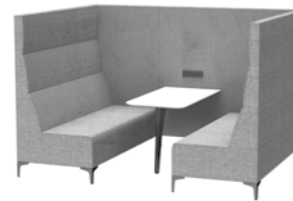

Huddle Bay Six Seater (Power)
width 93.7, depth 73.2, height 58.7, seat height 17.3"

FABRIC	ORDER CODE		PRICE
	Chrome Feet	Black Feet	
1	HUBY.6SB.CH.PWR.FBB-NA	HUBY.6SB.BK.PWR.FBB-NA	$23543
2	HUBY.6SB.CH.PWR.FBC-NA	HUBY.6SB.BK.PWR.FBC-NA	$25013
3	HUBY.6SB.CH.PWR.FBD-NA	HUBY.6SB.BK.PWR.FBD-NA	$26485
4	HUBY.6SB.CH.PWR.FBE-NA	HUBY.6SB.BK.PWR.FBE-NA	$28690
5	HUBY.6SB.CH.PWR.FBF-NA	HUBY.6SB.BK.PWR.FBF-NA	$30896
6	HUBY.6SB.CH.PWR.FBH-NA	HUBY.6SB.BK.PWR.FBH-NA	$39716