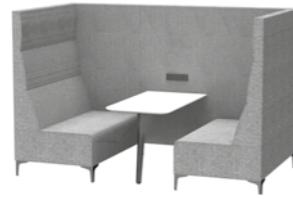

## FEATURES

---

- Open sides for easy access
- Deep seat and back rests for lumbar support
- Integrated laminate top table
- Extensive range of fabrics available
- Optional power and media pack

STEPS TO SPECIFY

Cushions

For more information on Accessories, see pages 336 & 365.

**Huddle Bay Four Seater**  
width 93.7, depth 49.6, height 58.7, seat height 17.3"

FABRIC	ORDER CODE		PRICE
	Chrome Feet	Black Feet	
1	HUBY.4SB.CH.FBB	HUBY.4SB.BK.FBB	\$15573
2	HUBY.4SB.CH.FBC	HUBY.4SB.BK.FBC	\$16657
3	HUBY.4SB.CH.FBD	HUBY.4SB.BK.FBD	\$17740
4	HUBY.4SB.CH.FBE	HUBY.4SB.BK.FBE	\$19364
5	HUBY.4SB.CH.FBF	HUBY.4SB.BK.FBF	\$20990
6	HUBY.4SB.CH.FBH	HUBY.4SB.BK.FBH	\$27483