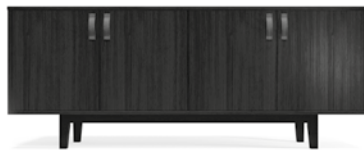

Jig Credenza with Upholstered Seat Pad

Jig Credenza Low
width 72.4, depth 18.5, height 24.8"

DESCRIPTION	ORDER CODE	
	Fabric Handle	Push-to-open
Jig Frame	JZ/**/LL/**/F	JZ/**/LL/**/P

Jig Credenza High
width 72.4, depth 18.5, height 28.7"