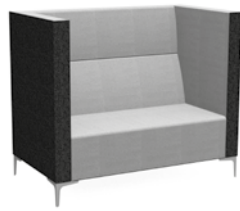

Huddle Medium Two Seater
width 53.5, depth 29.9, height 44.9, seat height 17.3"

FABRIC	ORDER CODE	
	Chrome Feet	Black Feet
1	H2M/FB	H2MBK/FB
2	H2M/FC	H2MBK/FC
3	H2M/FD	H2MBK/FD
4	H2M/FE	H2MBK/FE
5	H2M/FF	H2MBK/FF
6	H2M/FH	H2MBK/FH