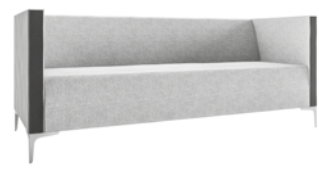

HUDDLE

This striking range of sofas feature generous soft cushion upholstery, generating a high level of comfort. Available in low, medium and high-back versions, Huddle creates a contemporary seating arrangement ideal for reception or collaboration areas.

Huddle Medium Two Seater with Black feet

Huddle High Three Seater with Chrome feet

STEPS TO SPECIFY

Follow our guide and customize our products to suit your space

Select Size: Single, Two or Three Seater

Select Height: Sofa, Medium or High

Cushions

Huddle Sofa Single Seater
width 29.9, depth 29.9, height 31.1, seat height 17.3"

FABRIC	ORDER CODE	
	Chrome Feet	Black Feet
1	H1L/FB	H1LBK/FB
2	H1L/FC	H1LBK/FC
3	H1L/FD	H1LBK/FD
4	H1L/FE	H1LBK/FE
5	H1L/FF	H1LBK/FF
6	H1L/FH	H1LBK/FH

Huddle Sofa Two Seater
width 53.5, depth 29.9, height 31.1, seat height 17.3"

FABRIC	ORDER CODE	
	Chrome Feet	Black Feet
1	H2L/FB	H2LBK/FB
2	H2L/FC	H2LBK/FC
3	H2L/FD	H2LBK/FD
4	H2L/FE	H2LBK/FE
5	H2L/FF	H2LBK/FF
6	H2L/FH	H2LBK/FH