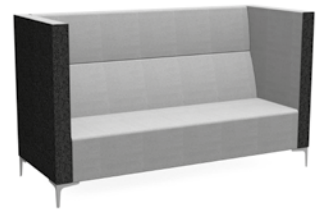

Huddle Medium Three Seater
width 77.2, depth 29.9, height 44.9, seat height 17.3"

FABRIC	ORDER CODE	
	Chrome Feet	Black Feet
1	H3M/FB	H3MBK/FB
2	H3M/FC	H3MBK/FC
3	H3M/FD	H3MBK/FD
4	H3M/FE	H3MBK/FE
5	H3M/FF	H3MBK/FF
6	H3M/FH	H3MBK/FH