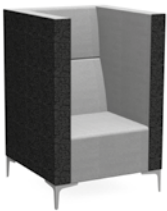

Huddle Medium Single Seater
width 29.9, depth 29.9, height 44.9, seat height 17.3"

FABRIC	ORDER CODE	
	Chrome Feet	Black Feet
1	H1M/FB	H1MBK/FB
2	H1M/FC	H1MBK/FC
3	H1M/FD	H1MBK/FD
4	H1M/FE	H1MBK/FE
5	H1M/FF	H1MBK/FF
6	H1M/FH	H1MBK/FH