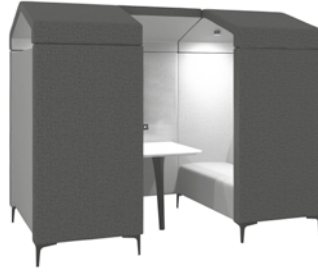

## FEATURES

---

- Deep cushioned seat and back rests for lumbar support
- Hand wave activated dimmable LED sensor lighting
- Effective acoustic design for noise reduction
- Integrated table
- Extensive range of fabrics available
- Optional power and media pack

### Power includes:

2x Power Outlets (in central panel) and 1x Twin USB (1x Type-A & 1x Type-C)

### Media includes:

1x Power Outlet, 1x Twin USB (1x Type-A & 1x Type-C), 1x HDMI and 1x Power Outlet for monitor behind mount.

**Select Feet Finish:**

Chrome Feet

Black Feet

**Product Note:** The Huddle Shed is supplied as standard with a 39.4 x 23.6" White cutline edge laminate table complete with a black support leg.

Cushions

For more information on Accessories, see pages 288 & 319.

**Huddle Shed Four Seater**  
width 93.7, depth 53.5, height 72.8, seat height 17.3"

FABRIC	ORDER CODE	
	Chrome Feet	Black Feet
1	HS4/FB	HS4BK/FB
2	HS4/FC	HS4BK/FC
3	HS4/FD	HS4BK/FD
4	HS4/FE	HS4BK/FE
5	HS4/FF	HS4BK/FF
6	HS4/FH	HS4BK/FH