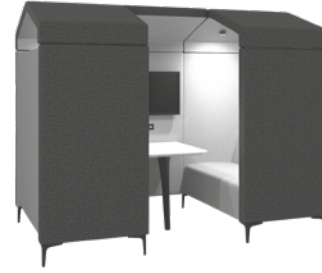

Huddle Shed Four Seater (Media)
width 93.7, depth 53.5, height 72.8, seat height 17.3"

FABRIC	ORDER CODE	
	Chrome Feet	Black Feet
1	HS4M/FB-NA	HS4MBK/FB-NA
2	HS4M/FC-NA	HS4MBK/FC-NA
3	HS4M/FD-NA	HS4MBK/FD-NA
4	HS4M/FE-NA	HS4MBK/FE-NA
5	HS4M/FF-NA	HS4MBK/FF-NA
6	HS4M/FH-NA	HS4MBK/FH-NA

Huddle Shed Power includes:

- Upholstered screen with table
- Integrated power including:
  - 2x Power Outlets
  - 1x Twin USB (1x Type-A & 1x Type-C)

Huddle Shed Media includes:

- Upholstered screen with table
- Monitor mount
- Integrated power including:
  - 2x Power Outlets (1 behind the screen)
  - 1x Twin USB (1x Type-A & 1x Type-C)
  - 1x HDMI

Note: Monitors are not supplied by Frövi. Recommended screen size is 28 inches.