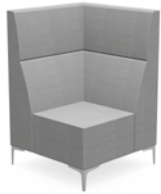

Huddle Modular Medium Corner 90°
width 29.9, depth 29.9, height 44.9,
seat height 17.3"

FABRIC	ORDER CODE	Chrome Feet	Black Feet
1	MMC/FB	MMCBK/FB	
2	MMC/FC	MMCBK/FC	
3	MMC/FD	MMCBK/FD	
4	MMC/FE	MMCBK/FE	
5	MMC/FF	MMCBK/FF	
6	MMC/FH	MMCBK/FH