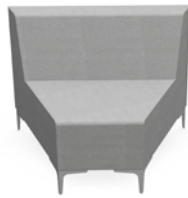

Huddle Modular Low 45° Bend
width 40.2, depth 29.9, height 31.1,
seat height 17.3"

FABRIC	ORDER CODE	Chrome Feet	Black Feet
1	ML45/FB	ML45BK/FB	
2	ML45/FC	ML45BK/FC	
3	ML45/FD	ML45BK/FD	
4	ML45/FE	ML45BK/FE	
5	ML45/FF	ML45BK/FF	
6	ML45/FH	ML45BK/FH