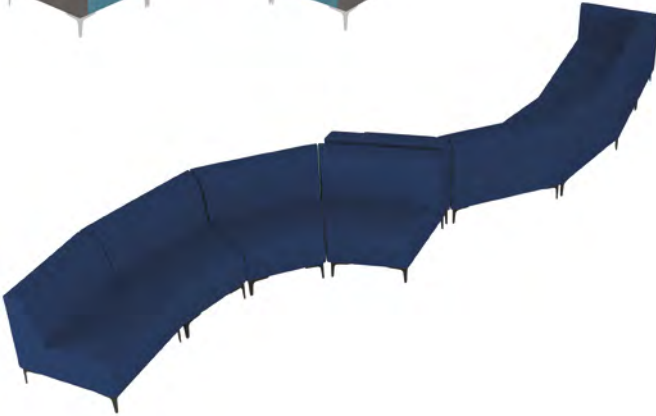

STEPS TO SPECIFY

Follow our guide and customize our products to suit your space

---

Select Height: Low, Medium or High

Select Configuration: Piece together modular units.
Example configurations shown below

Select Frame Finish: Chrome or Black Feet

Select Fabric: Available in fabric grades 1-6

Fabrics

Contact info@frovidesign.com for more information

Choose Additional Extras:

Note: For more information on Accessories, see pages 296-299.