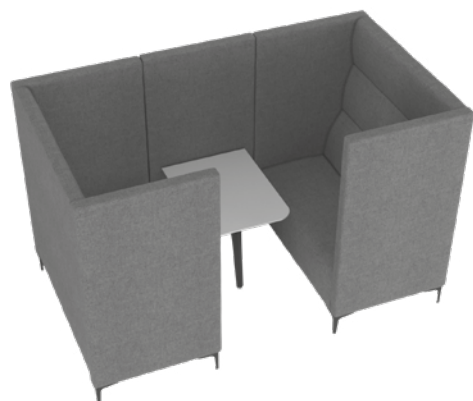

Huddle Cave Four Seater (Media)

FEATURES

- Deep seat and back rests for extra comfort
- Effective acoustic design that reduces noise
- Integrated cutline-style top table
- Extensive range of fabrics available

See pages 4-7 for more information

Huddle Cave Four Seater with Black feet

STEPS TO SPECIFY

Follow our guide and customize our products to suit your space

Select Size: Two, Four or Six Seater

Select Media:

The Huddle Upholstered Shed can be specified with or without integrated media.
Monitors are not supplied by Frövi. 28 inch screen size is recommended.

Each Cave (Media) Includes:

1x Power Outlet, 1x HDMI & 1x Twin USB (1x Type-A & 1x Type-C) and 1x Power Outlet for monitor behind mount.

Duet Power
(Please specify if you would like sofa or table mounted power)

Cushions

Note: Huddle Cave Four and Six Seaters are supplied with a joining panel and a White cutline edge table. Four Seater - 31.5 x 23.6". Six Seater - 55.1 x 23.6". Huddle Cave Two Seater is supplied with a White 23.6 x 9.8" shelf. For more information on Accessories, see pages 296-299.