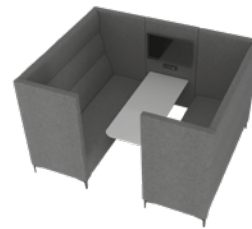

Huddle Cave Six Seater (Media)

width 93.7, depth 77.2, height 58.7, seat height 17.3"

FABRIC	ORDER CODE	
	Chrome Feet	Black Feet
1	HC6M/FB-NA	HC6MBK/FB-NA
2	HC6M/FC-NA	HC6MBK/FC-NA
3	HC6M/FD-NA	HC6MBK/FD-NA
4	HC6M/FE-NA	HC6MBK/FE-NA
5	HC6M/FF-NA	HC6MBK/FF-NA
6	HC6M/FH-NA	HC6MBK/FH-NA