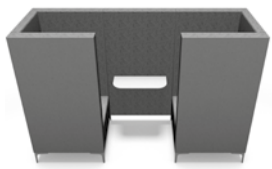

Huddle Cave Two Seater

width 93.7, depth 29.9, height 58.7, seat height 17.3"

FABRIC	ORDER CODE	
	Chrome Feet	Black Feet
1	HC2/FB	HC2BK/FB
2	HC2/FC	HC2BK/FC
3	HC2/FD	HC2BK/FD
4	HC2/FE	HC2BK/FE
5	HC2/FF	HC2BK/FF
6	HC2/FH	HC2BK/FH

Huddle Cave Media includes:

- Upholstered panel with table
- Monitor mount
- Integrated power including:
  - 2x Power Outlets
  - 1x HDMI
  - 1x Twin USB (1x Type-A & 1x Type-C)

Note: Monitors are not supplied by Frövi. Recommended screen size is 28 inches.