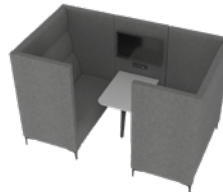

Huddle Cave Four Seater (Media)

width 93.7, depth 53.5, height 58.7, seat height 17.3"

FABRIC	ORDER CODE	
	Chrome Feet	Black Feet
1	HC4M/FB-NA	HC4MBK/FB-NA
2	HC4M/FC-NA	HC4MBK/FC-NA
3	HC4M/FD-NA	HC4MBK/FD-NA
4	HC4M/FE-NA	HC4MBK/FE-NA
5	HC4M/FF-NA	HC4MBK/FF-NA
6	HC4M/FH-NA	HC4MBK/FH-NA