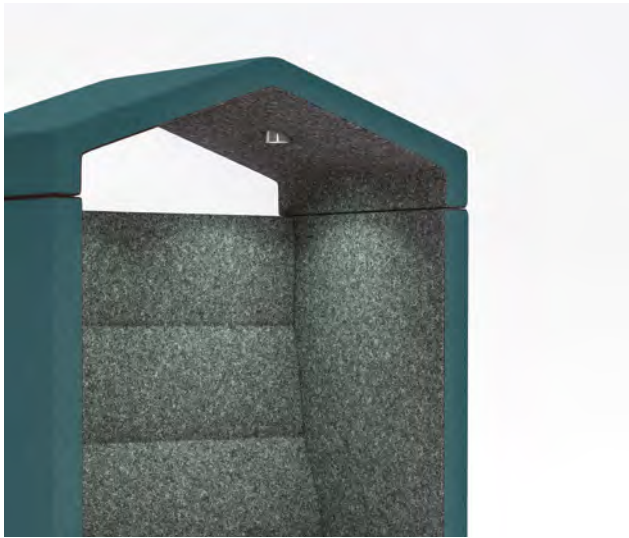

HUDDLE ARBOUR

Huddle Arbour fuses a carefully designed cushioning seat structure with modernistic practicality. The distinctive collaboration workspace that blends corporate needs with hospitality style, suitable to divide any open plan workplace.

Huddle Arbour shown with Yak Table

FEATURES

- Deep foam seat and back rests for extra comfort
- Effective acoustic design that reduces noise
- Extensive range of fabrics available
- LED lighting for the roof supplied as standard
- Hand wave activated dimmable motion sensor lighting

width 53.5, depth 29.9, height 72.8, seat height 17.3"

FABRIC ORDER CODE

	Chrome Feet	Black Feet
1	HA2/FB	HA2BK/FB
2	HA2/FC	HA2BK/FC
3	HA2/FD	HA2BK/FD
4	HA2/FE	HA2BK/FE
5	HA2/FF	HA2BK/FF
6	HA2/FH	HA2BK/FH