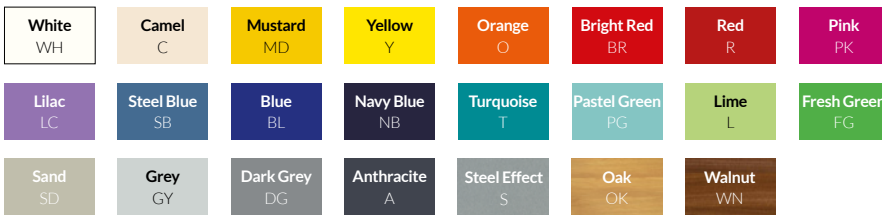

STEPS TO SPECIFY

Follow our guide and customise our products to suit your space

---

Select Product

Select Size

Select Top Type and Finish: Cutline edge laminate or MFC

Cutline Standard Laminate

MFC Finishes

Cutline Rustic

Cutline Fenix

Cutline Forbo

Select Frame Finish: Chrome or Black

Metal frame finishes

Note: Limitations in the reprographics process mean absolute colour accuracy cannot be guaranteed. Where colour matching is critical, a sample of the material can be provided on request. Please enquire if you require help with combinations and bespoke colour choices.