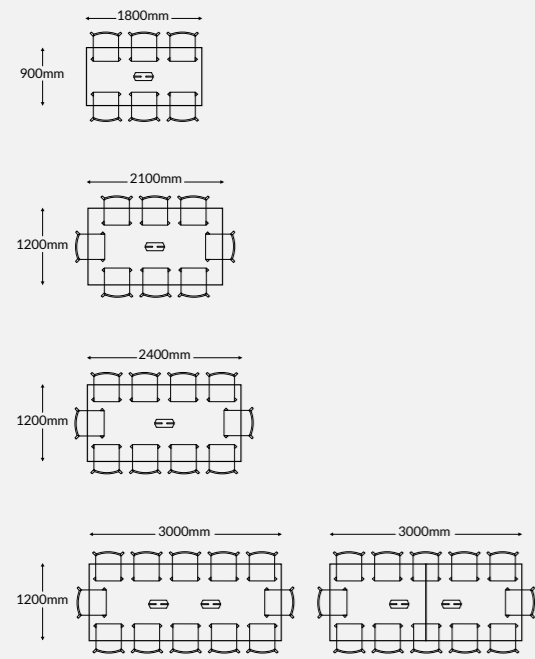

Wood frame finishes

- 1
- 2
- 3
- 4
- 5
- 6
- 7

Select Size:
Example sizes with chair configurations below, see page 76 for full range of sizes.

Diagrams show a 500mm chair placed around the tables as seating capacity indication only. Capacity can be increased with the use of benches. Tables over 3000mm are more than one-piece tops, seams as shown below.

Table Length	Power Cut-outs
1600mm to 2400mm	1
3000mm to 6300mm	2 - For two or more power cut-outs, please specify each power module.

<p>Option A 4x UK Power & 2x Twin USB Charge (1x Type-C & 1x Type-A USB Charge)</p> 	<p>Option B 4x UK Power, 1x Twin USB Charge (1x Type-C & 1x Type-A), 1x CAT6 & 1x HDMI</p> 	<p>Option C 4x UK Power, 1x Twin USB Charge (1x Type-C & 1x Type-A) & 2x CAT6</p> 	<p>Option D No power modules. Cable tray only for customers own power.</p> 
--	---	---	---

**Jig Social** Table with Power

height 740, top thickness 25 mm

SIZE (MM)	TOP PIECES	CUT-OUTS	ORDER CODE	
Cutline Edge				
			Natural Oak Frame	Black Oak Frame
1800 x 900	1	1	JST.NOK.180.90.1.WPV	JST.BOK.180.90.1.WPV
2100 x 1200	1	1	JST.NOK.210.120.1.WPV	JST.BOK.210.120.1.WPV
2400 x 1200	1	1	JST.NOK.240.120.1.WPV	JST.BOK.240.120.1.WPV
3000 x 1200	1	2	JST.NOK.300.120.1.WPV	JST.BOK.300.120.1.WPV
3600 x 1200	2	2	JST.NOK.360.120.2.WPV	JST.BOK.360.120.2.WPV
4200 x 1200	2	2	JST.NOK.420.120.2.WPV	JST.BOK.420.120.2.WPV
5200 x 1200	2	2	JST.NOK.520.120.2.WPV	JST.BOK.520.120.2.WPV
6000 x 1200	3	3	JST.NOK.600.120.3.WPV	JST.BOK.600.120.3.WPV

**Jig Social** Poseur Table with Power

height 1050, top thickness 25 mm

SIZE (MM)	TOP PIECES	CUT-OUTS	ORDER CODE	
Cutline Edge				
			Natural Oak Frame	Black Oak Frame
1800 x 900	1	1	JSP.NOK.180.90.1.WPV	JSP.BOK.180.90.1.WPV
2100 x 1200	1	1	JSP.NOK.210.120.1.WPV	JSP.BOK.210.120.1.WPV
2400 x 1200	1	1	JSP.NOK.360.90.2.WPV	JSP.BOK.360.90.2.WPV
3600 x 1200	2	2	JSP.NOK.360.120.2.WPV	JSP.BOK.360.120.2.WPV
4200 x 1200	2	2	JSP.NOK.420.120.2.WPV	JSP.BOK.420.120.2.WPV