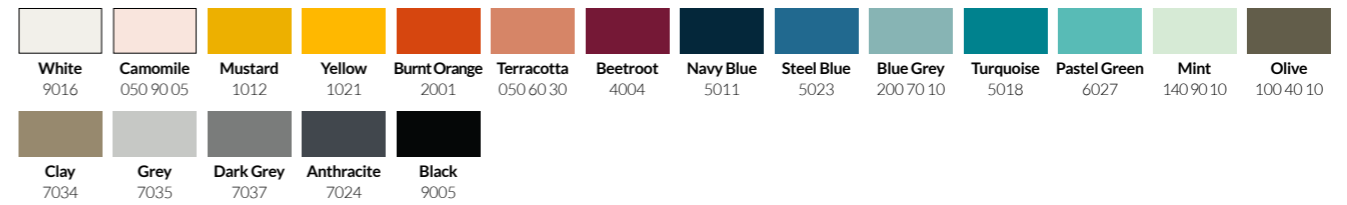

Standard power configuration for Jig Social Tables with Power

For power variations, the amount of power cut-outs per table varies depending on the length. Power modules per power cut-out are available with one of the options below.

Table Length	Power Cut-outs
1600mm to 2400mm	1
3000mm to 6300mm	2 - For two or more power cut-outs, please specify each power module.

Option A 4x UK Power & 2x Twin USB Charge (1x Type-C & 1x Type-A USB Charge)	Option B 4x UK Power, 1x Twin USB Charge (1x Type-C & 1x Type-A), 1x CAT6 & 1x HDMI	Option C 4x UK Power, 1x Twin USB Charge (1x Type-C & 1x Type-A) & 2x CAT6	Option D No power modules. Cable tray only for customers own power.

- 1
- 2
- 3
- 4
- 5
- 6
- 7

Select Lift-out Power Flap Finish: RAL or Raw Steel

RAL metal frame finishes

Metal frame finishes

- 1
- 2
- 3
- 4
- 5
- 6
- 7

Select Top Type and Finish: Outline edge laminate

Outline Standard Laminate