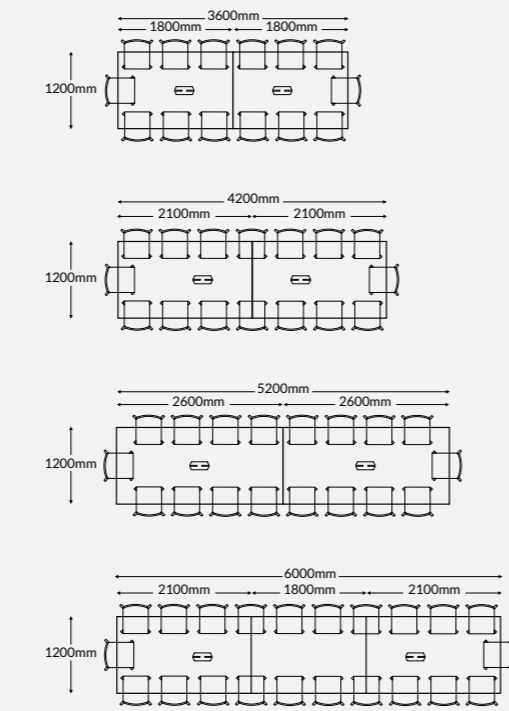

Wood frame finishes

- 1
- 2
- 3
- 4
- 5
- 6
- 7

Select Size:
Example sizes with chair configurations below, see page 76 for full range of sizes.

Diagrams show a 500mm chair placed around the tables as seating capacity indication only. Capacity can be increased with the use of benches. Tables over 3000mm are more than one-piece tops, seams as shown below.

Power tray and module finishes

Standard power configuration for Jig Social Tables with Power

For power variations, the amount of power cut-outs per table varies depending on the length. Power modules per power cut-out are available with one of the options below.

Table Length	Power Cut-outs
1600mm to 2400mm	1
3000mm to 6300mm	2 - For two or more power cut-outs, please specify each power module.

<p>Option A 4x UK Power & 2x Twin USB Charge (1x Type-C & 1x Type-A USB Charge)</p> 	<p>Option B 4x UK Power, 1x Twin USB Charge (1x Type-C & 1x Type-A), 1x CAT6 & 1x HDMI</p> 	<p>Option C 4x UK Power, 1x Twin USB Charge (1x Type-C & 1x Type-A) & 2x CAT6</p> 	<p>Option D No power modules. Cable tray only for customers own power.</p> 
--	---	---	---

**Jig Social** Table with Power

height 740, top thickness 25 mm

SIZE (MM)	TOP PIECES	CUT-OUTS	ORDER CODE	
Cutline Edge				
			Natural Oak Frame	Black Oak Frame
1800 x 900	1	1	JST.NOK.180.90.1.WPV	JST.BOK.180.90.1.WPV
2100 x 1200	1	1	JST.NOK.210.120.1.WPV	JST.BOK.210.120.1.WPV
2400 x 1200	1	1	JST.NOK.240.120.1.WPV	JST.BOK.240.120.1.WPV
3000 x 1200	1	2	JST.NOK.300.120.1.WPV	JST.BOK.300.120.1.WPV
3600 x 1200	2	2	JST.NOK.360.120.2.WPV	JST.BOK.360.120.2.WPV
4200 x 1200	2	2	JST.NOK.420.120.2.WPV	JST.BOK.420.120.2.WPV
5200 x 1200	2	2	JST.NOK.520.120.2.WPV	JST.BOK.520.120.2.WPV
6000 x 1200	3	3	JST.NOK.600.120.3.WPV	JST.BOK.600.120.3.WPV