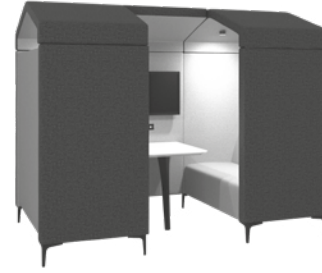

FEATURES

Deep cushioned seat and back rests for lumbar support

Dimmable LED lighting

Effective acoustic design for noise reduction

Integrated table

Extensive range of fabrics available

Optional power and media pack

Huddle Shed Four Seater

width 2380, depth 1360, height 1850, seat height 440 mm

FABRIC	ORDER CODE	
	Chrome Feet	Black Feet
B	HS4/FB	HS4BK/FB
C	HS4/FC	HS4BK/FC
D	HS4/FD	HS4BK/FD
E	HS4/FE	HS4BK/FE
F	HS4/FF	HS4BK/FF
G	HS4/FG	HS4BK/FG
H	HS4/FH	HS4BK/FH
I	HS4/FI	HS4BK/FI

Huddle Shed Four Seater (Power)

width 2380, depth 1360, height 1850, seat height 440 mm

FABRIC	ORDER CODE	
	Chrome Feet	Black Feet
B	HS4P/FB	HS4PBK/FB
C	HS4P/FC	HS4PBK/FC
D	HS4P/FD	HS4PBK/FD
E	HS4P/FE	HS4PBK/FE
F	HS4P/FF	HS4PBK/FF
G	HS4P/FG	HS4PBK/FG
H	HS4P/FH	HS4PBK/FH
I	HS4P/FI	HS4PBK/FI

Huddle Shed Power includes:

- Upholstered screen with table
- Integrated power including:
 - 2x Power Sockets
 - 1x Twin USB (1x Type-A & 1x Type-C)

Huddle Shed Media includes:

- Upholstered screen with table
- Monitor mount
- Integrated power including:
 - 2x Power Sockets (1 behind the screen)
 - 1x Twin USB (1x Type-A & 1x Type-C)
 - 1x HDMI