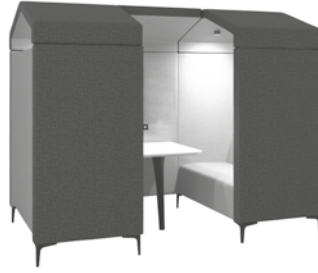

FEATURES

Deep cushioned seat and back rests for lumbar support

Dimmable LED lighting

Effective acoustic design for noise reduction

Integrated table

Extensive range of fabrics available

Optional power and media pack

Select Feet Finish:

Chrome Feet

Black Feet

Note: The Huddle Shed is supplied as standard with a 800 x 600mm in White cutline edge laminate table complete with a black support leg.

1 2 3 4

Select Fabric: Available in fabric bands B-I

Huddle Shed Four Seater

width 2380, depth 1360, height 1850, seat height 440 mm

FABRIC	ORDER CODE	
	Chrome Feet	Black Feet
B	HS4/FB	HS4BK/FB
C	HS4/FC	HS4BK/FC
D	HS4/FD	HS4BK/FD
E	HS4/FE	HS4BK/FE
F	HS4/FF	HS4BK/FF
G	HS4/FG	HS4BK/FG
H	HS4/FH	HS4BK/FH
I	HS4/FI	HS4BK/FI

Huddle Shed Power includes:

- Upholstered screen with table
- Integrated power including:
 - 2x Power Sockets
 - 1x Twin USB (1x Type-A & 1x Type-C)

Huddle Shed Media includes:

- Upholstered screen with table
- Monitor mount
- Integrated power including:
 - 2x Power Sockets (1 behind the screen)
 - 1x Twin USB (1x Type-A & 1x Type-C)
 - 1x HDMI