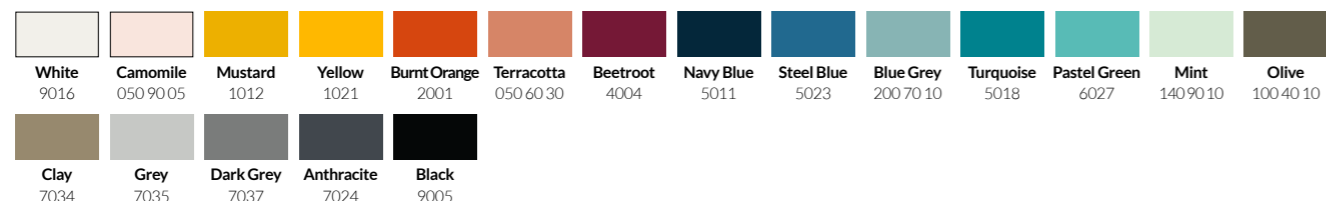

STEPS TO SPECIFY

Follow our guide and customise our products to suit your space

- 1
- 2
- 3
- 4

Select Frame:

Sled 4 Leg Swivel 4-star

- 1
- 2
- 3
- 4

Select Frame Finish: Choose from selected frame finishes

Yak 4 Leg

Wood frame finishes

Natural Oak Black Oak

Yak Swivel 4-star

Metal frame finishes

Polished Aluminium Black

Yak Sled

RAL metal frame finishes