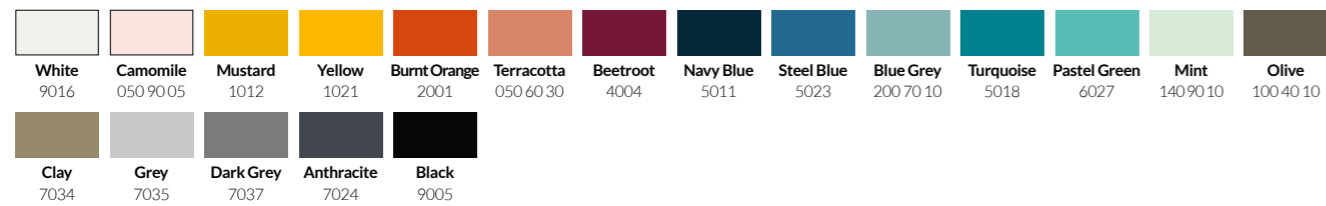

- 1
- 2
- 3
- 4
- 5

Select Height: Medium or High

- 1
- 2
- 3
- 4
- 5

Select Frame:

4 Leg 4 Leg (Wooden frame)

- 1
- 2
- 3
- 4
- 5

Select Frame Finish: Choose from selected frame finishes

Drive 4 Leg (wooden frame)

Wood frame finishes

Natural Oak Black Oak

Drive 4 Leg

RAL metal frame finishes

Drive 4 Leg

Metal frame finishes

Raw Steel

- 1
- 2
- 3
- 4
- 5

Select Fabric: Available in fabric bands B-I & leather 1-3

[Click here to see fabrics](#)
Pages 384-389

- 1
- 2
- 3
- 4
- 5

Select Accessories:

Two-tone fabric choice
(Price at next fabric band)

Contrast stitching
(By request with no additional charge)